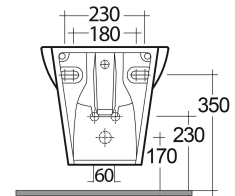

TECHNICAL SPECIFICATIONS

Suite:	RAK-MORNING
Type:	Wall Hung
Dimensions:	365 x 520 mm
Weight:	19 Kg
Color:	Alpine White

Code	Name
MORBD2100AWHA	MORNING BIDET WALL HUNG 52CM

Dimensions: All dimensions in mm. Tolerance of vitreous china & fireclay items: $\pm 5\%$ for below 200mm and $\pm 3\%$ for above 200mm; for all other items tolerance $\pm 1\%$. Note: Due to a continuing development program to improve design and performance, the manufacturer reserves all rights to vary specifications without prior information. Please note accessories are for photographic use only.