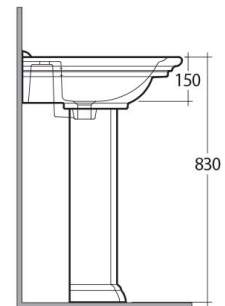

RAK-WASHINGTON

Wash basin | Pedestal

RAK
CERAMICS

TECHNICAL SPECIFICATIONS

Suite:	RAK-WASHINGTON
Type:	Pedestal
Dimensions:	760 x 540 mm
Weight:	31 Kg
Color:	Alpine White
Shape of basin:	Rounded Rectangle
Overflow hole:	yes

Code	Name
WT0401AWHA	WASHINGTON WASH BASIN 76CM
WT0102AWHA	WASHINGTON PEDESTAL

Dimensions: All dimensions in mm. Tolerance of vitreous china & fireclay items: $\pm 5\%$ for below 200mm and $\pm 3\%$ for above 200mm; for all other items tolerance $\pm 1\%$. Note: Due to a continuing development program to improve design and performance, the manufacturer reserves all rights to vary specifications without prior information. Please note accessories are for photographic use only.