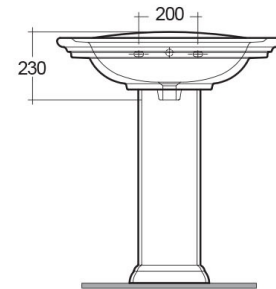

RAK-WASHINGTON

Wash basin | Pedestal

RAK
CERAMICS

TECHNICAL SPECIFICATIONS

Suite:	RAK-WASHINGTON
Type:	Pedestal
Dimensions:	760 x 540 mm
Weight:	31 Kg
Color:	Alpine White
Shape of basin:	Rounded Rectangle
Overflow hole:	yes

Code	Name
WT0401AWHA	WASHINGTON WASH BASIN 76CM
WT0102AWHA	WASHINGTON PEDESTAL

Dimensions: All dimensions in mm. Tolerance of vitreous china & fireclay items: $\pm 5\%$ for below 200mm and $\pm 3\%$ for above 200mm; for all other items tolerance $\pm 1\%$. Note: Due to a continuing development program to improve design and performance, the manufacturer reserves all rights to vary specifications without prior information. Please note accessories are for photographic use only.