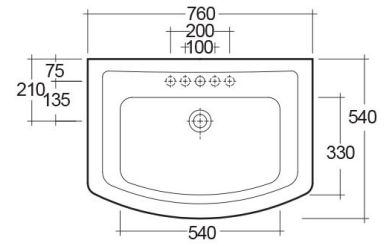

RAK-WASHINGTON

Wash basin | Pedestal

RAK
CERAMICS

TECHNICAL SPECIFICATIONS

Suite:	RAK-WASHINGTON
Type:	Pedestal
Dimensions:	760 x 540 mm
Weight:	31 Kg
Color:	Alpine White
Shape of basin:	Rounded Rectangle
Overflow hole:	yes

Code	Name
WT0401AWHA	WASHINGTON WASH BASIN 76CM
WT0102AWHA	WASHINGTON PEDESTAL

Dimensions: All dimensions in mm. Tolerance of vitreous china & fireclay items: $\pm 5\%$ for below 200mm and $\pm 3\%$ for above 200mm; for all other items tolerance $\pm 1\%$. Note: Due to a continuing development program to improve design and performance, the manufacturer reserves all rights to vary specifications without prior information. Please note accessories are for photographic use only.