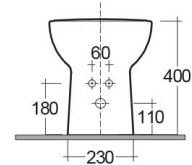

**TECHNICAL SPECIFICATIONS**

Suite:	RAK-ORIGIN
Type:	Back To Wall
Dimensions:	360 x 500 mm
Weight:	19 Kg
Color:	Alpine White

Code	Name
ORG14AWHA	ORIGIN BIDET BACK TO WALL 50CM

Dimensions: All dimensions in mm. Tolerance of vitreous china & fireclay items: ± 5% for below 200mm and ± 3% for above 200mm; for all other items tolerance ± 1%. Note: Due to a continuing development program to improve design and performance, the manufacturer reserves all rights to vary specifications without prior information. Please note accessories are for photographic use only.