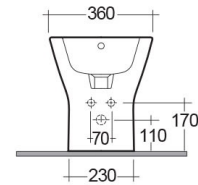

TECHNICAL SPECIFICATIONS

Suite:	RAK-RESORT
Type:	Back To Wall
Dimensions:	360 x 550 mm
Weight:	22 Kg
Color:	Alpine White

Code	Name
RST14AWHA	RESORT BIDET BACK TO WALL 55CM

Dimensions: All dimensions in mm. Tolerance of vitreous china & fireclay items: ± 5% for below 200mm and ± 3% for above 200mm; for all other items tolerance ± 1%. Note: Due to a continuing development program to improve design and performance, the manufacturer reserves all rights to vary specifications without prior information. Please note accessories are for photographic use only.