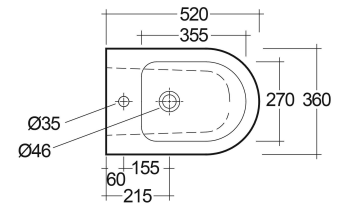

### TECHNICAL SPECIFICATIONS

Suite:	RAK-RESORT
Type:	Wall Hung
Dimensions:	360 x 520 mm
Weight:	21 Kg
Color:	Alpine White

Code	Name
RST07AWHA	RESORT BIDET WALL HUNG W/HIDDEN FIXATIONS 52CM

Dimensions: All dimensions in mm. Tolerance of vitreous china & fireclay items: ± 5% for below 200mm and ± 3% for above 200mm; for all other items tolerance ± 1%. Note: Due to a continuing development program to improve design and performance, the manufacturer reserves all rights to vary specifications without prior information. Please note accessories are for photographic use only.