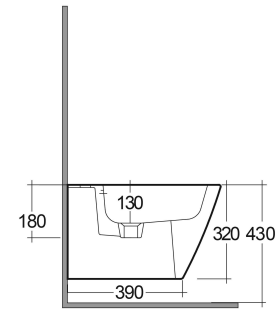

### TECHNICAL SPECIFICATIONS

Suite:	RAK-RESORT
Type:	Wall Hung
Dimensions:	360 x 520 mm
Weight:	21 Kg
Color:	Alpine White

Code	Name
RST07AWHA	RESORT BIDET WALL HUNG W/HIDDEN FIXATIONS 52CM

Dimensions: All dimensions in mm. Tolerance of vitreous china & fireclay items: ± 5% for below 200mm and ± 3% for above 200mm; for all other items tolerance ± 1%. Note: Due to a continuing development program to improve design and performance, the manufacturer reserves all rights to vary specifications without prior information. Please note accessories are for photographic use only.