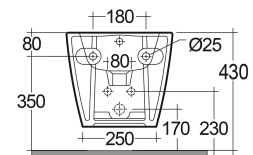

### TECHNICAL SPECIFICATIONS

Suite:	RAK-RESORT
Type:	Wall Hung
Dimensions:	360 x 520 mm
Weight:	21 Kg
Color:	Alpine White

Code	Name
RST07AWHA	RESORT BIDET WALL HUNG W/HIDDEN FIXATIONS 52CM

Dimensions: All dimensions in mm. Tolerance of vitreous china & fireclay items: ± 5% for below 200mm and ± 3% for above 200mm; for all other items tolerance ± 1%. Note: Due to a continuing development program to improve design and performance, the manufacturer reserves all rights to vary specifications without prior information. Please note accessories are for photographic use only.