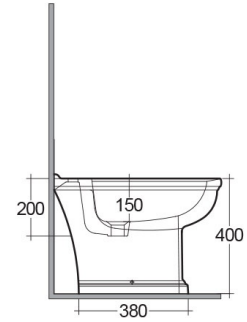

RAK-WASHINGTON - WT07AWHA
Bidets | Floor Standing

RAK
 CERAMICS

TECHNICAL SPECIFICATIONS

Suite:	RAK-WASHINGTON
Type:	Floor Standing
Dimensions:	360 x 580 mm
Color:	Alpine White
Code	Name
WT07AWHA	WASHINGTON BIDET BACK OPEN 64CM

Dimensions: All dimensions in mm. Tolerance of vitreous china & fireclay items: ± 5% for below 200mm and ± 3% for above 200mm; for all other items tolerance ± 1%. Note: Due to a continuing development program to improve design and performance, the manufacturer reserves all rights to vary specifications without prior information. Please note accessories are for photographic use only.