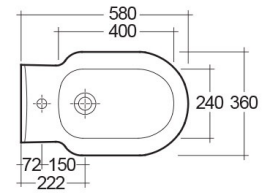

RAK-WASHINGTON - WT07AWHA
Bidets | Floor Standing

RAK
 CERAMICS

TECHNICAL SPECIFICATIONS

Suite:	RAK-WASHINGTON
Type:	Floor Standing
Dimensions:	360 x 580 mm
Color:	Alpine White
Code	Name
WT07AWHA	WASHINGTON BIDET BACK OPEN 64CM

Dimensions: All dimensions in mm. Tolerance of vitreous china & fireclay items: ± 5% for below 200mm and ± 3% for above 200mm; for all other items tolerance ± 1%. Note: Due to a continuing development program to improve design and performance, the manufacturer reserves all rights to vary specifications without prior information. Please note accessories are for photographic use only.