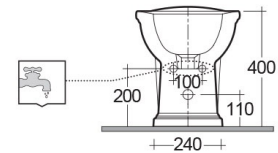

RAK-WASHINGTON - WT07AWHA
Bidets | Floor Standing

RAK
 CERAMICS

TECHNICAL SPECIFICATIONS

Suite:	RAK-WASHINGTON
Type:	Floor Standing
Dimensions:	360 x 580 mm
Color:	Alpine White
Code	Name
WT07AWHA	WASHINGTON BIDET BACK OPEN 64CM

Dimensions: All dimensions in mm. Tolerance of vitreous china & fireclay items: ± 5% for below 200mm and ± 3% for above 200mm; for all other items tolerance ± 1%. Note: Due to a continuing development program to improve design and performance, the manufacturer reserves all rights to vary specifications without prior information. Please note accessories are for photographic use only.