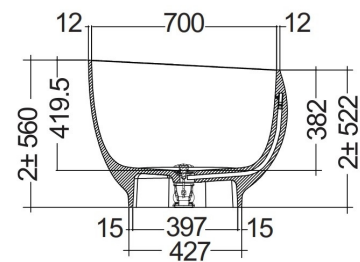

RAK-CLOUD MATT WHITE - CLOBT14075500

Bathtubs

RAK
CERAMICS

TECHNICAL SPECIFICATIONS

Suite:	RAK-CLOUD
Type:	RAK-CLOUD MATT WHITE - CLOBT14075500
Dimensions:	753 x 1400 mm
Water capacity:	172 l
Weight:	125 Kg
Color:	MATT WHITE - 500

Code	Name
CLOBT14075500	RAK-CLOUD FREE STANDING BATHTUB MATT WHITE 140X758CM

Dimensions: All dimensions in mm. Tolerance of vitreous china & fireclay items: $\pm 5\%$ for below 200mm and $\pm 3\%$ for above 200mm; for all other items tolerance $\pm 1\%$. Note: Due to a continuing development program to improve design and performance, the manufacturer reserves all rights to vary specifications without prior information. Please note accessories are for photographic use only.