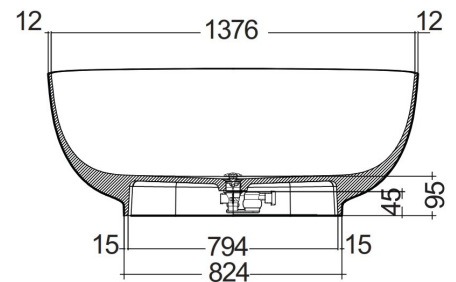

RAK-CLOUD MATT WHITE - CLOBT14075500

Bathtubs

RAK
CERAMICS

TECHNICAL SPECIFICATIONS

Suite:	RAK-CLOUD
Type:	RAK-CLOUD MATT WHITE - CLOBT14075500
Dimensions:	753 x 1400 mm
Water capacity:	172 l
Weight:	125 Kg
Color:	MATT WHITE - 500

Code	Name
CLOBT14075500	RAK-CLOUD FREE STANDING BATHTUB MATT WHITE 140X758CM

Dimensions: All dimensions in mm. Tolerance of vitreous china & fireclay items: $\pm 5\%$ for below 200mm and $\pm 3\%$ for above 200mm; for all other items tolerance $\pm 1\%$. Note: Due to a continuing development program to improve design and performance, the manufacturer reserves all rights to vary specifications without prior information. Please note accessories are for photographic use only.