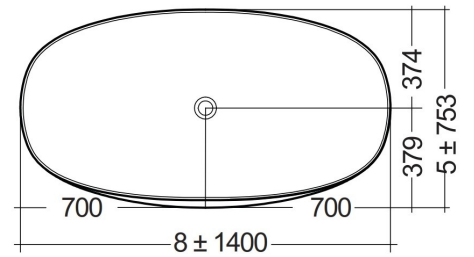

RAK-CLOUD MATT WHITE - CLOBT14075500

Bathtubs

RAK
CERAMICS

TECHNICAL SPECIFICATIONS

Suite:	RAK-CLOUD
Type:	RAK-CLOUD MATT WHITE - CLOBT14075500
Dimensions:	753 x 1400 mm
Water capacity:	172 l
Weight:	125 Kg
Color:	MATT WHITE - 500

Code	Name
CLOBT14075500	RAK-CLOUD FREE STANDING BATHTUB MATT WHITE 140X758CM

Dimensions: All dimensions in mm. Tolerance of vitreous china & fireclay items: $\pm 5\%$ for below 200mm and $\pm 3\%$ for above 200mm; for all other items tolerance $\pm 1\%$. Note: Due to a continuing development program to improve design and performance, the manufacturer reserves all rights to vary specifications without prior information. Please note accessories are for photographic use only.