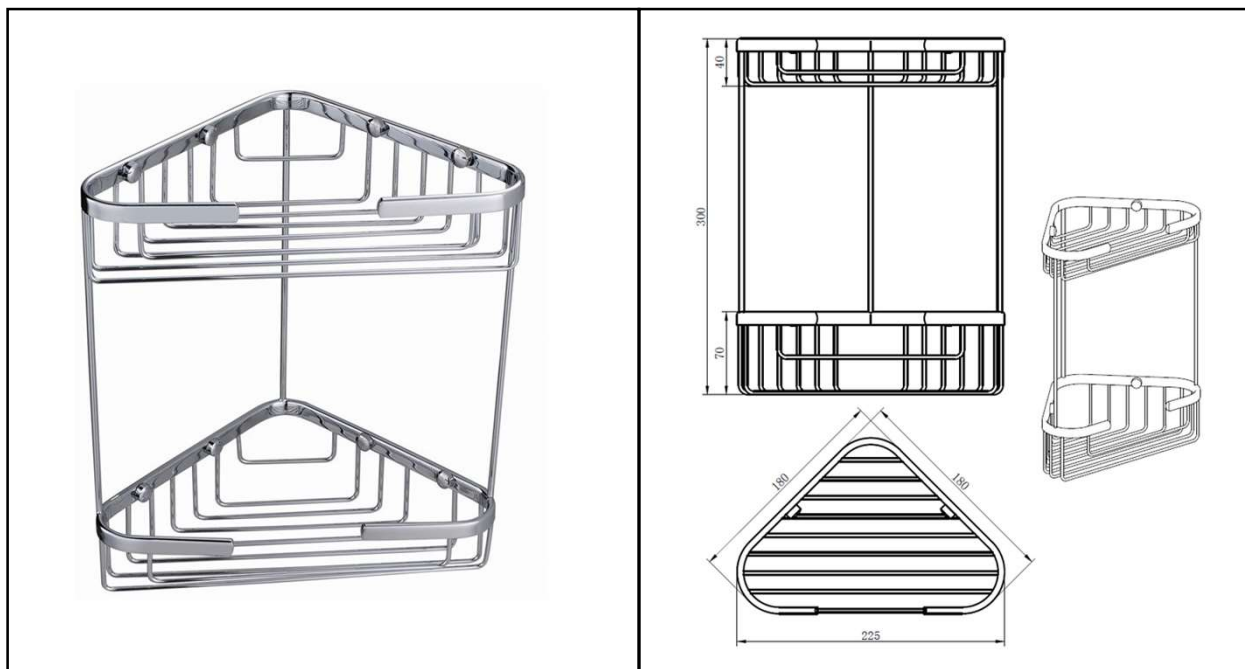

RAK SHOWER ACCESSORIES

Double | Corner Basket | Chrome

RAK
CERAMICS

Dimensions: 225w x 180d x 300h mm

Colour: CHROME

Code: RAKBSK001

Warranty 2 YEARS

Weight 1.2 kg

Dimensions: All Dimensions in mm tolerance $\pm 5\%$ for below 200mm and $\pm 3\%$ for above 200mm.
Note: Due to a continuing development programme to improve design and performance the manufacturer reserves all rights to vary specifications without prior information.
Please note accessories are for photographic use only.