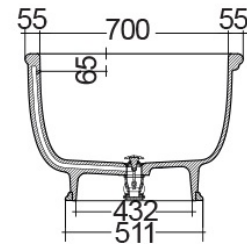

RAK-WASHINGTON - WTBT15681514 - MATT CAPPUCCINO - 514

Bathtubs

RAK
CERAMICS

TECHNICAL SPECIFICATIONS

Suite:	RAK-WASHINGTON
Type:	RAK-WASHINGTON - WTBT15681514 - MATT CAPPUCCINO - 514
Dimensions:	1560 x 810 mm
Water capacity:	250 l
Weight:	91 Kg
Color:	MATT CAPPUCCINO - 514

Code	Name
WTBT15681514	RAK-WASHINGTON FREE STANDING BATHTUB - 156X81

Dimensions: All dimensions in mm. Tolerance of vitreous china & fireclay items: $\pm 5\%$ for below 200mm and $\pm 3\%$ for above 200mm; for all other items tolerance $\pm 1\%$. Note: Due to a continuing development program to improve design and performance, the manufacturer reserves all rights to vary specifications without prior information. Please note accessories are for photographic use only.