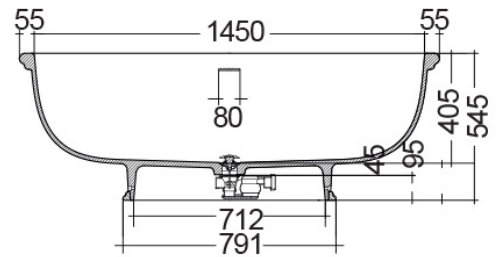

RAK-WASHINGTON - WTBT15681514 - MATT CAPPUCCINO - 514

Bathtubs

RAK
CERAMICS

TECHNICAL SPECIFICATIONS

Suite:	RAK-WASHINGTON
Type:	RAK-WASHINGTON - WTBT15681514 - MATT CAPPUCCINO - 514
Dimensions:	1560 x 810 mm
Water capacity:	250 l
Weight:	91 Kg
Color:	MATT CAPPUCCINO - 514

Code	Name
WTBT15681514	RAK-WASHINGTON FREE STANDING BATHTUB - 156X81

Dimensions: All dimensions in mm. Tolerance of vitreous china & fireclay items: $\pm 5\%$ for below 200mm and $\pm 3\%$ for above 200mm; for all other items tolerance $\pm 1\%$. Note: Due to a continuing development program to improve design and performance, the manufacturer reserves all rights to vary specifications without prior information. Please note accessories are for photographic use only.