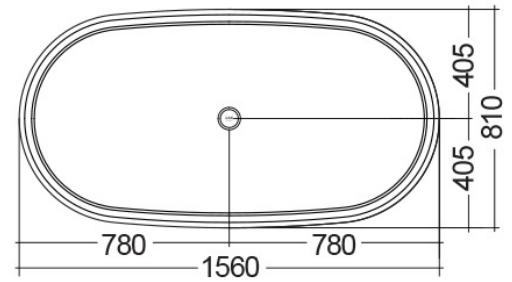

RAK-WASHINGTON - WTBT15681514 - MATT CAPPUCCINO - 514

Bathtubs

RAK
CERAMICS

TECHNICAL SPECIFICATIONS

Suite:	RAK-WASHINGTON
Type:	RAK-WASHINGTON - WTBT15681514 - MATT CAPPUCCINO - 514
Dimensions:	1560 x 810 mm
Water capacity:	250 l
Weight:	91 Kg
Color:	MATT CAPPUCCINO - 514

Code	Name
WTBT15681514	RAK-WASHINGTON FREE STANDING BATHTUB - 156X81

Dimensions: All dimensions in mm. Tolerance of vitreous china & fireclay items: $\pm 5\%$ for below 200mm and $\pm 3\%$ for above 200mm; for all other items tolerance $\pm 1\%$. Note: Due to a continuing development program to improve design and performance, the manufacturer reserves all rights to vary specifications without prior information. Please note accessories are for photographic use only.