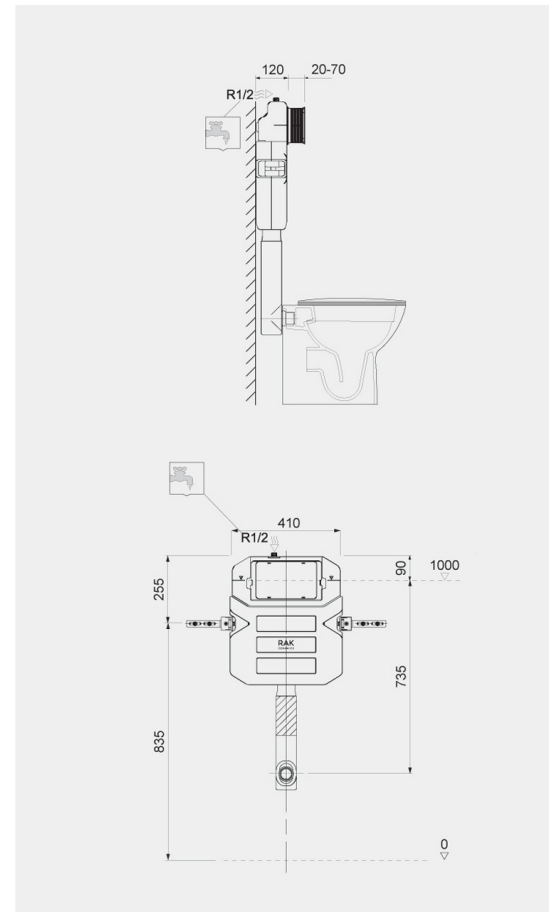

RAK-ECOFIX - FS12RAK12C

Concealed Cistern 12 CM

RAK
CERAMICS

TECHNICAL SPECIFICATIONS

Suite:	RAK-ECOFIX
Type:	Concealed Cistern 12 CM
Dimensions:	410 x 735 mm
Color:	Alpine White

Code	Name
FS12RAK12C	RAK-ECOFIX BACK TO WALL CONCEALED CISTERN REGULAR WITH 12 CM THICKNESS

Dimensions: All dimensions in mm. Tolerance of vitreous china & fireclay items: $\pm 5\%$ for below 200mm and $\pm 3\%$ for above 200mm; for all other items tolerance $\pm 1\%$. Note: Due to a continuing development program to improve design and performance, the manufacturer reserves all rights to vary specifications without prior information. Please note accessories are for photographic use only.