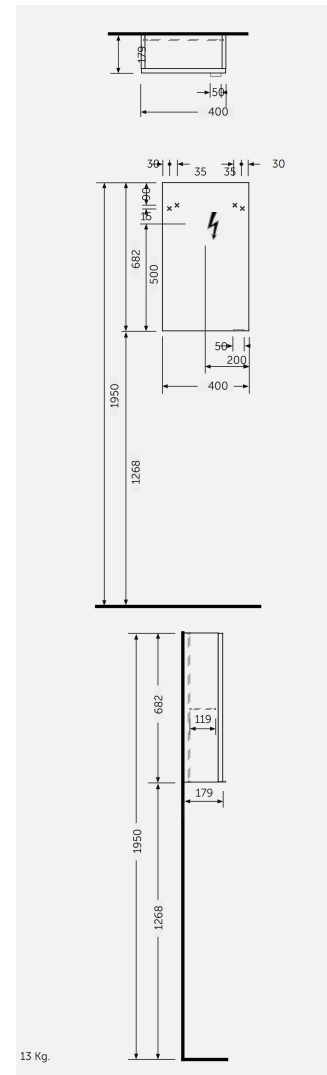

RAK-JOY - JOYMC04001

RAK-JOY - JOYMC04001 Mirrors and Lights

RAK
CERAMICS

TECHNICAL SPECIFICATIONS

Suite:	RAK-JOY UNO
Type:	RAK-JOY - JOYMC04001
Dimensions:	682 x 400 x 179 mm
Weight:	13.00 Kg
Color:	Mirror
Light:	No
Cable:	NA

Code	Name
JOYMC04001	40CM Mirror Cabinet Unit

Dimensions: All dimensions in mm. Tolerance of vitreous china & fireclay items: $\pm 5\%$ for below 200mm and $\pm 3\%$ for above 200mm; for all other items tolerance $\pm 1\%$. Note: Due to a continuing development program to improve design and performance, the manufacturer reserves all rights to vary specifications without prior information. Please note accessories are for photographic use only.