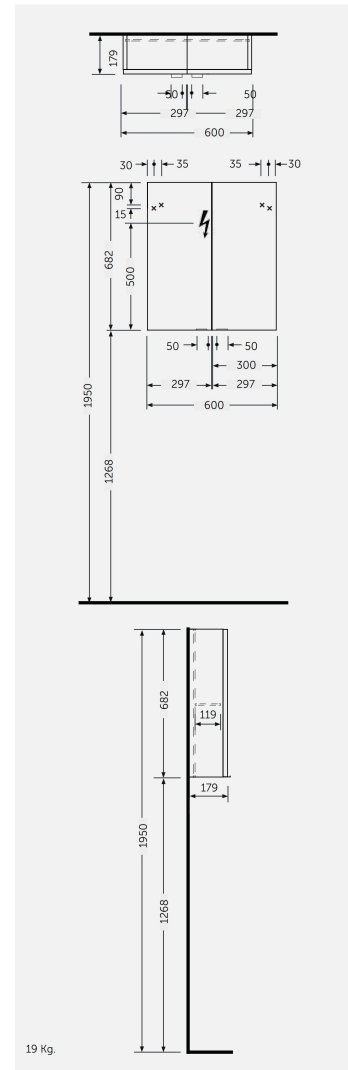

RAK-JOY - JOYMC06002
RAK-JOY - JOYMC06002 Mirrors and Lights

RAK
 CERAMICS

TECHNICAL SPECIFICATIONS

Suite:	RAK-JOY UNO
Type:	RAK-JOY - JOYMC06002
Dimensions:	682 x 600 x 179 mm
Weight:	19.00 Kg
Color:	Mirror
Light:	No
Cable:	NA

Code	Name
JOYMC06002	60CM Mirror Cabinet Unit

Dimensions: All dimensions in mm. Tolerance of vitreous china & fireclay items: ± 5% for below 200mm and ± 3% for above 200mm; for all other items tolerance ± 1%. Note: Due to a continuing development program to improve design and performance, the manufacturer reserves all rights to vary specifications without prior information. Please note accessories are for photographic use only.