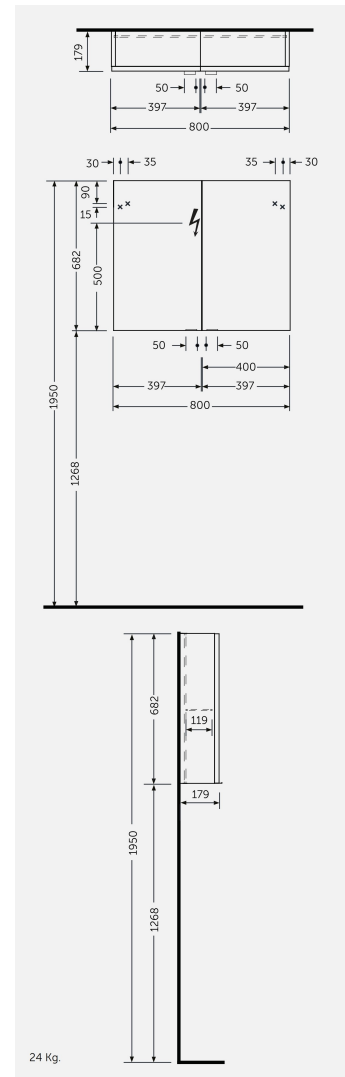

**RAK-JOY - JOYMC08002**  
**RAK-JOY - JOYMC08002 Mirrors and Lights**

**RAK**  
 CERAMICS

**TECHNICAL SPECIFICATIONS**

|             |                      |
|-------------|----------------------|
| Suite:      | RAK-JOY UNO          |
| Type:       | RAK-JOY - JOYMC08002 |
| Dimensions: | 682 x 800 x 179 mm   |
| Weight:     | 24.00 Kg             |
| Color:      | Mirror               |
| Light:      | No                   |
| Cable:      | NA                   |

| Code       | Name                     |
|------------|--------------------------|
| JOYMC08002 | 80CM Mirror Cabinet Unit |

Dimensions: All dimensions in mm. Tolerance of vitreous china & fireclay items: ± 5% for below 200mm and ± 3% for above 200mm; for all other items tolerance ± 1%. Note: Due to a continuing development program to improve design and performance, the manufacturer reserves all rights to vary specifications without prior information. Please note accessories are for photographic use only.