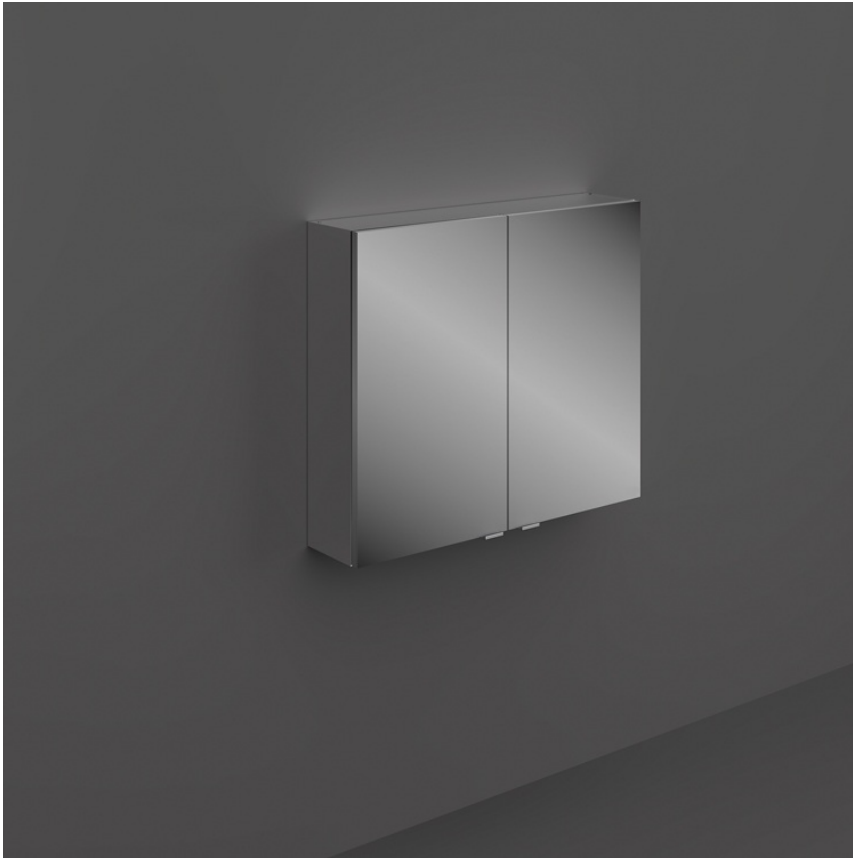

**RAK-JOY - JOYMC08002**  
**RAK-JOY - JOYMC08002 Mirrors and Lights**

**RAK**  
 CERAMICS

**TECHNICAL SPECIFICATIONS**

|             |                      |
|-------------|----------------------|
| Suite:      | RAK-JOY UNO          |
| Type:       | RAK-JOY - JOYMC08002 |
| Dimensions: | 682 x 800 x 179 mm   |
| Weight:     | 24.00 Kg             |
| Color:      | Mirror               |
| Light:      | No                   |
| Cable:      | NA                   |

| Code       | Name                     |
|------------|--------------------------|
| JOYMC08002 | 80CM Mirror Cabinet Unit |

Dimensions: All dimensions in mm. Tolerance of vitreous china & fireclay items: ± 5% for below 200mm and ± 3% for above 200mm; for all other items tolerance ± 1%. Note: Due to a continuing development program to improve design and performance, the manufacturer reserves all rights to vary specifications without prior information. Please note accessories are for photographic use only.