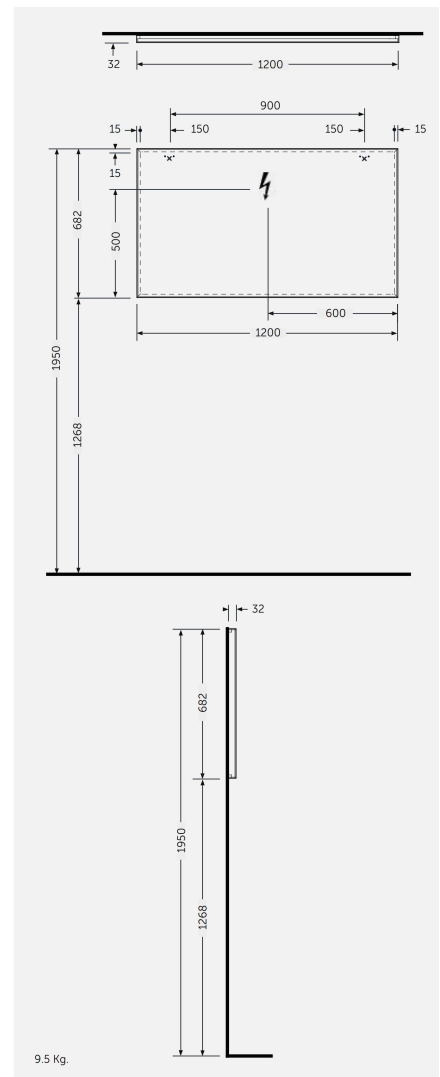

RAK-JOY - JOYMR12068STD

RAK-JOY - JOYMR12068STD Mirrors and Lights

RAK
CERAMICS

TECHNICAL SPECIFICATIONS

Suite:	RAK-JOY UNO
Type:	RAK-JOY - JOYMR12068STD
Dimensions:	682 x 1200 x 32 mm
Weight:	9.50 Kg
Color:	Mirror
Light:	No
Cable:	NA

Code	Name
JOYMR12068STD	120CM Mirror

Dimensions: All dimensions in mm. Tolerance of vitreous china & fireclay items: $\pm 5\%$ for below 200mm and $\pm 3\%$ for above 200mm; for all other items tolerance $\pm 1\%$. Note: Due to a continuing development program to improve design and performance, the manufacturer reserves all rights to vary specifications without prior information. Please note accessories are for photographic use only.