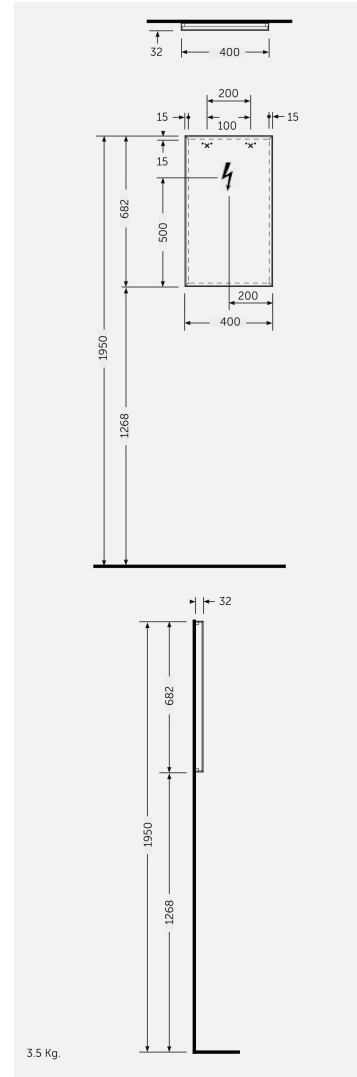

**RAK-JOY - JOYMR04068STD**  
**RAK-JOY - JOYMR04068STD Mirrors and Lights**

**RAK**  
 CERAMICS

**TECHNICAL SPECIFICATIONS**

Suite:	RAK-JOY UNO
Type:	RAK-JOY - JOYMR04068STD
Dimensions:	682 x 400 x 32 mm
Weight:	3.50 Kg
Color:	Mirror
Light:	No
Cable:	NA
<b>Code</b>	<b>Name</b>
JOYMR04068STD	40CM Mirror

Dimensions: All dimensions in mm. Tolerance of vitreous china & fireclay items: ± 5% for below 200mm and ± 3% for above 200mm; for all other items tolerance ± 1%. Note: Due to a continuing development program to improve design and performance, the manufacturer reserves all rights to vary specifications without prior information. Please note accessories are for photographic use only.