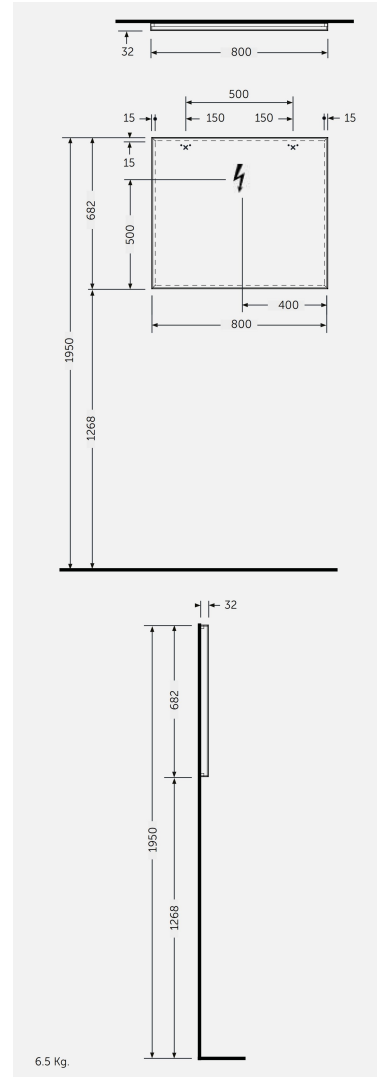

**RAK-JOY - JOYMR08068STD**  
**RAK-JOY - JOYMR08068STD Mirrors and Lights**

**RAK**  
 CERAMICS

**TECHNICAL SPECIFICATIONS**

Suite:	RAK-JOY UNO
Type:	RAK-JOY - JOYMR08068STD
Dimensions:	682 x 800 x 32 mm
Weight:	6.50 Kg
Color:	Mirror
Light:	No
Cable:	NA

Code	Name
JOYMR08068STD	80CM Mirror

Dimensions: All dimensions in mm. Tolerance of vitreous china & fireclay items: ± 5% for below 200mm and ± 3% for above 200mm; for all other items tolerance ± 1%. Note: Due to a continuing development program to improve design and performance, the manufacturer reserves all rights to vary specifications without prior information. Please note accessories are for photographic use only.