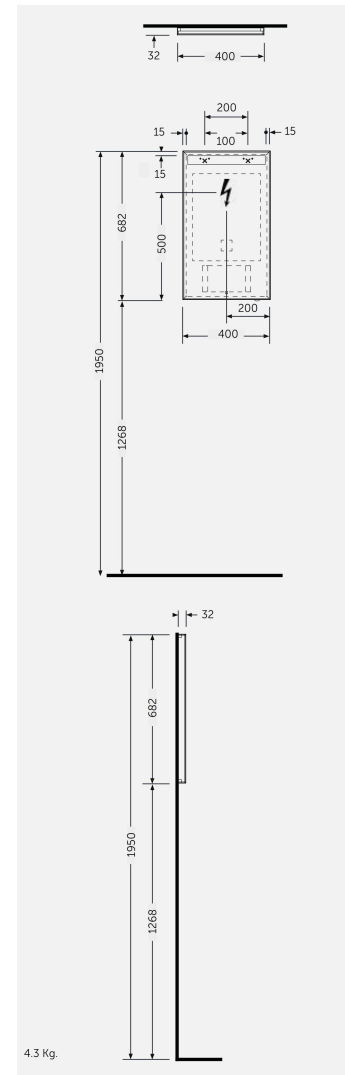

RAK-JOY - JOYMR04068LED
RAK-JOY - JOYMR04068LED Mirrors and Lights

RAK
 CERAMICS

TECHNICAL SPECIFICATIONS

Suite:	RAK-JOY UNO
Type:	RAK-JOY - JOYMR04068LED
Dimensions:	682 x 400 x 32 mm
Weight:	4.30 Kg
Color:	Mirror
Light:	Yes
Cable:	NA
Demister Pad:	yes
Code	Name
JOYMR04068LED	40CM Mirror with LED lighting

Dimensions: All dimensions in mm. Tolerance of vitreous china & fireclay items: $\pm 5\%$ for below 200mm and $\pm 3\%$ for above 200mm; for all other items tolerance $\pm 1\%$. Note: Due to a continuing development program to improve design and performance, the manufacturer reserves all rights to vary specifications without prior information. Please note accessories are for photographic use only.