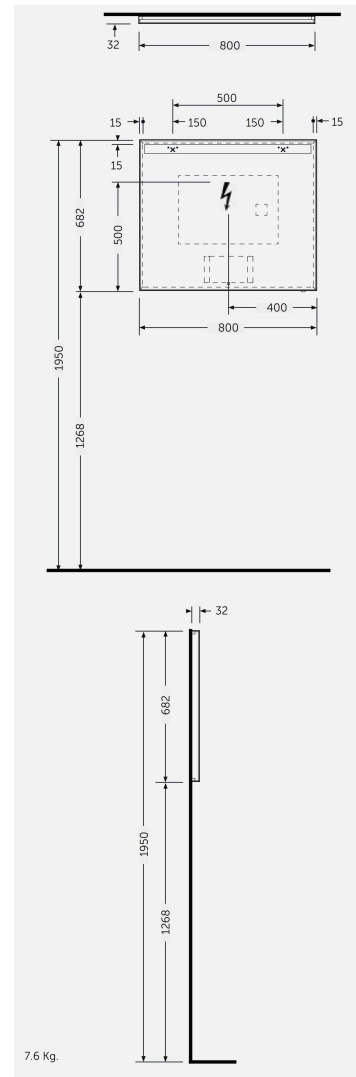

**RAK-JOY - JOYMR08068LED**  
**RAK-JOY - JOYMR08068LED Mirrors and Lights**

**RAK**  
 CERAMICS

**TECHNICAL SPECIFICATIONS**

Suite:	RAK-JOY UNO
Type:	RAK-JOY - JOYMR08068LED
Dimensions:	682 x 800 x 32 mm
Weight:	7.60 Kg
Color:	Mirror
Light:	Yes
Cable:	NA
Demister Pad:	yes
<b>Code</b>	<b>Name</b>
JOYMR08068LED	80CM Mirror with LED lighting

Dimensions: All dimensions in mm. Tolerance of vitreous china & fireclay items: ± 5% for below 200mm and ± 3% for above 200mm; for all other items tolerance ± 1%. Note: Due to a continuing development program to improve design and performance, the manufacturer reserves all rights to vary specifications without prior information. Please note accessories are for photographic use only.