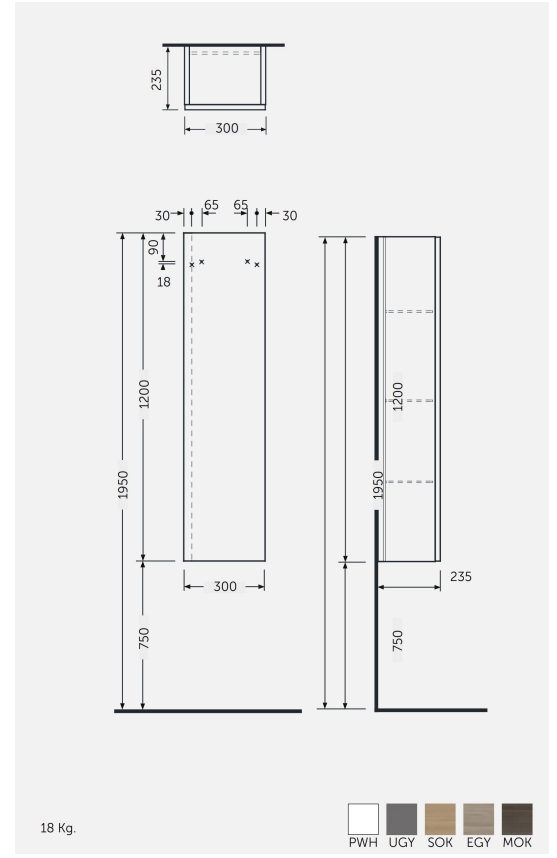

RAK-JOY - JOYTS120EGY
Wall Hung Tall Cabinet, Grey Elm

RAK
 CERAMICS

TECHNICAL SPECIFICATIONS

Suite:	RAK-JOY UNO
Type:	Wall Hung Tall Cabinet
Dimensions:	300 x 1200 mm
Weight:	18 Kg
Color:	Grey Elm
Door drawer:	1

Code	Name
JOYTS120EGY	120CM Wall Hung Tall Cabinet - Grey Elm

Dimensions: All dimensions in mm. Tolerance of vitreous china & fireclay items: ± 5% for below 200mm and ± 3% for above 200mm; for all other items tolerance ± 1%. Note: Due to a continuing development program to improve design and performance, the manufacturer reserves all rights to vary specifications without prior information. Please note accessories are for photographic use only.