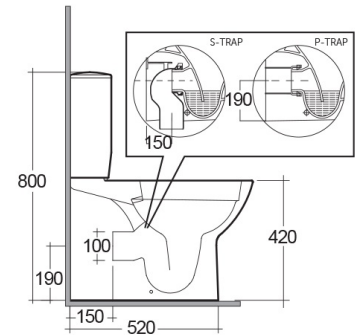

# RAK-MORNING-COMFORT HEIGHT 42CM

Close Coupled | Water Closet

**RAK**  
CERAMICS

## TECHNICAL SPECIFICATIONS

Suite:	RAK-MORNING
Type:	Close Coupled
Dimensions:	640 x 365 mm
Weight:	29 Kg
Color:	Alpine White
Trap type:	P Trap & S Trap
Trapway type:	Concealed
Seat cover options:	None
Bowl shape:	Oval
Soft close:	yes
Flush Type:	Dual Flush

Code	Name
MORWC1146AWHA	MORNING WATER CLOSET RIMLESS CLOSE COUPLED P S-TRAP 64CM
MORWT1800AWHA	MORNING WATER CLOSET TANK
MORWT1801AWHA	RAK-Morning Water Tank with Side Inlet
MORSC3900WH	RAK-Morning Seat Cover
MORSC3901WH	RAK-Morning Urea Soft Close Seat Cover

Dimensions: All dimensions in mm. Tolerance of vitreous china & fireclay items:  $\pm 5\%$  for below 200mm and  $\pm 3\%$  for above 200mm; for all other items tolerance  $\pm 1\%$ . Note: Due to a continuing development program to improve design and performance, the manufacturer reserves all rights to vary specifications without prior information. Please note accessories are for photographic use only.