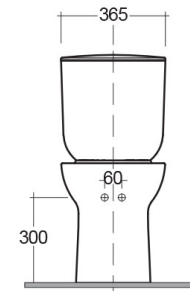

# RAK-MORNING-COMFORT HEIGHT 42CM

Close Coupled | Water Closet

**RAK**  
CERAMICS

## TECHNICAL SPECIFICATIONS

Suite:	RAK-MORNING
Type:	Close Coupled
Dimensions:	640 x 365 mm
Weight:	29 Kg
Color:	Alpine White
Trap type:	P Trap & S Trap
Trapway type:	Concealed
Seat cover options:	None
Bowl shape:	Oval
Soft close:	yes
Flush Type:	Dual Flush

Dimensions: All dimensions in mm. Tolerance of vitreous china & fireclay items:  $\pm 5\%$  for below 200mm and  $\pm 3\%$  for above 200mm; for all other items tolerance  $\pm 1\%$ . Note: Due to a continuing development program to improve design and performance, the manufacturer reserves all rights to vary specifications without prior information. Please note accessories are for photographic use only.