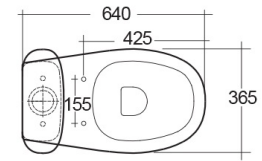

# RAK-MORNING-COMFORT HEIGHT 42CM

Close Coupled | Water Closet

**RAK**  
CERAMICS

## TECHNICAL SPECIFICATIONS

Suite:	RAK-MORNING
Type:	Close Coupled
Dimensions:	640 x 365 mm
Weight:	29 Kg
Color:	Alpine White
Trap type:	P Trap & S Trap
Trapway type:	Concealed
Seat cover options:	None
Bowl shape:	Oval
Soft close:	yes
Flush Type:	Dual Flush

Dimensions: All dimensions in mm. Tolerance of vitreous china & fireclay items:  $\pm 5\%$  for below 200mm and  $\pm 3\%$  for above 200mm; for all other items tolerance  $\pm 1\%$ . Note: Due to a continuing development program to improve design and performance, the manufacturer reserves all rights to vary specifications without prior information. Please note accessories are for photographic use only.