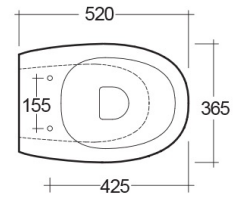

# RAK-MORNING-COMFORT HEIGHT 42CM

Back to Wall | Water Closet

**RAK**  
CERAMICS

## TECHNICAL SPECIFICATIONS

Suite:	RAK-MORNING
Type:	Back to Wall
Dimensions:	520 x 365 mm
Weight:	24 Kg
Color:	Alpine White
Trap type:	P Trap & S Trap
Trapway type:	Concealed
Seat cover options:	None
Bowl shape:	Oval
Flush Type:	Dual Flush

Code	Name
MORWC1346AWHA	MORNING WATER CLOSET RIMLESS BACK TO WALL P S-TRAP 52CM
MORSC3900WH	RAK-Morning Seat Cover
MORSC3901WH	RAK-Morning Urea Soft Close Seat Cover

Dimensions: All dimensions in mm. Tolerance of vitreous china & fireclay items:  $\pm 5\%$  for below 200mm and  $\pm 3\%$  for above 200mm; for all other items tolerance  $\pm 1\%$ . Note: Due to a continuing development program to improve design and performance, the manufacturer reserves all rights to vary specifications without prior information. Please note accessories are for photographic use only.