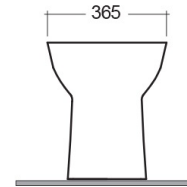

# RAK-MORNING-COMFORT HEIGHT 42CM

Back to Wall | Water Closet

**RAK**  
CERAMICS

## TECHNICAL SPECIFICATIONS

Suite:	RAK-MORNING
Type:	Back to Wall
Dimensions:	520 x 365 mm
Weight:	24 Kg
Color:	Alpine White
Trap type:	P Trap & S Trap
Trapway type:	Concealed
Seat cover options:	None
Bowl shape:	Oval
Flush Type:	Dual Flush

Code	Name
MORWC1346AWHA	MORNING WATER CLOSET RIMLESS BACK TO WALL P S-TRAP 52CM
MORSC3900WH	RAK-Morning Seat Cover
MORSC3901WH	RAK-Morning Urea Soft Close Seat Cover

Dimensions: All dimensions in mm. Tolerance of vitreous china & fireclay items:  $\pm 5\%$  for below 200mm and  $\pm 3\%$  for above 200mm; for all other items tolerance  $\pm 1\%$ . Note: Due to a continuing development program to improve design and performance, the manufacturer reserves all rights to vary specifications without prior information. Please note accessories are for photographic use only.