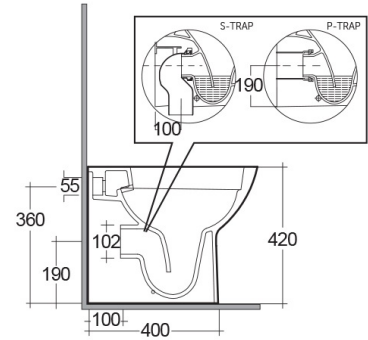

# RAK-MORNING-COMFORT HEIGHT 42CM

Back to Wall | Water Closet

**RAK**  
CERAMICS

## TECHNICAL SPECIFICATIONS

Suite:	RAK-MORNING
Type:	Back to Wall
Dimensions:	520 x 365 mm
Weight:	24 Kg
Color:	Alpine White
Trap type:	P Trap & S Trap
Trapway type:	Concealed
Seat cover options:	None
Bowl shape:	Oval
Flush Type:	Dual Flush

Code	Name
MORWC1346AWHA	MORNING WATER CLOSET RIMLESS BACK TO WALL P S-TRAP 52CM
MORSC3900WH	RAK-Morning Seat Cover
MORSC3901WH	RAK-Morning Urea Soft Close Seat Cover

Dimensions: All dimensions in mm. Tolerance of vitreous china & fireclay items:  $\pm 5\%$  for below 200mm and  $\pm 3\%$  for above 200mm; for all other items tolerance  $\pm 1\%$ . Note: Due to a continuing development program to improve design and performance, the manufacturer reserves all rights to vary specifications without prior information. Please note accessories are for photographic use only.