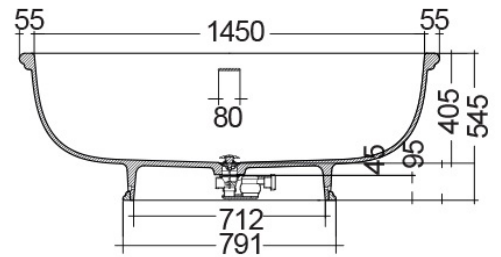

RAK-WASHINGTON - WTBT15681504 - MATT BLACK - 504

Bathtubs

RAK
CERAMICS

TECHNICAL SPECIFICATIONS

Suite:	RAK-WASHINGTON
Type:	RAK-WASHINGTON - WTBT15681504 - MATT BLACK - 504
Dimensions:	1560 x 810 mm
Water capacity:	250 l
Weight:	91 Kg
Color:	MATT BLACK - 504

Code	Name
WTBT15681504	RAK-WASHINGTON FREE STANDING BATHTUB - 156X81

Dimensions: All dimensions in mm. Tolerance of vitreous china & fireclay items: $\pm 5\%$ for below 200mm and $\pm 3\%$ for above 200mm; for all other items tolerance $\pm 1\%$. Note: Due to a continuing development program to improve design and performance, the manufacturer reserves all rights to vary specifications without prior information. Please note accessories are for photographic use only.