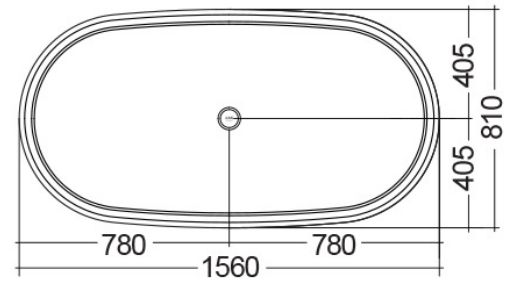

RAK-WASHINGTON - WTBT15681504 - MATT BLACK - 504

Bathtubs

RAK
CERAMICS

TECHNICAL SPECIFICATIONS

Suite:	RAK-WASHINGTON
Type:	RAK-WASHINGTON - WTBT15681504 - MATT BLACK - 504
Dimensions:	1560 x 810 mm
Water capacity:	250 l
Weight:	91 Kg
Color:	MATT BLACK - 504

Code	Name
WTBT15681504	RAK-WASHINGTON FREE STANDING BATHTUB - 156X81

Dimensions: All dimensions in mm. Tolerance of vitreous china & fireclay items: $\pm 5\%$ for below 200mm and $\pm 3\%$ for above 200mm; for all other items tolerance $\pm 1\%$. Note: Due to a continuing development program to improve design and performance, the manufacturer reserves all rights to vary specifications without prior information. Please note accessories are for photographic use only.