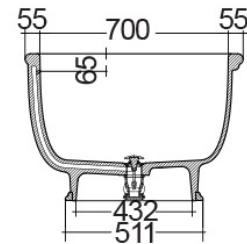

RAK-WASHINGTON - WTBT15681504 - MATT BLACK - 504

Bathtubs

RAK
CERAMICS

TECHNICAL SPECIFICATIONS

Suite:	RAK-WASHINGTON
Type:	RAK-WASHINGTON - WTBT15681504 - MATT BLACK - 504
Dimensions:	1560 x 810 mm
Water capacity:	250 l
Weight:	91 Kg
Color:	MATT BLACK - 504

Code	Name
WTBT15681504	RAK-WASHINGTON FREE STANDING BATHTUB - 156X81

Dimensions: All dimensions in mm. Tolerance of vitreous china & fireclay items: $\pm 5\%$ for below 200mm and $\pm 3\%$ for above 200mm; for all other items tolerance $\pm 1\%$. Note: Due to a continuing development program to improve design and performance, the manufacturer reserves all rights to vary specifications without prior information. Please note accessories are for photographic use only.