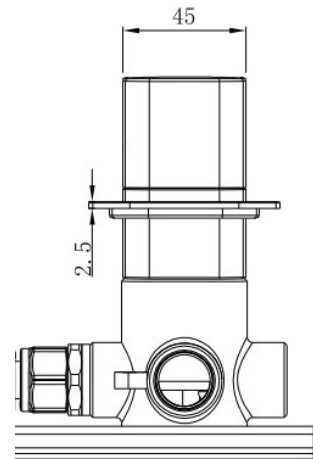

## TECHNICAL SPECIFICATIONS

Suite:	RAK-Petit
Type:	RAK-Petit - RAKPES3020-1N
Dimensions:	95 x 70 mm
Pressure:	1 l
Weight:	0.95 Kg
Chrome thickness:	0.00
Cartridge:	No
Tail:	NA
Handset wall brackets:	No
Color:	Brushed Nickel

Code	Name
RAKPES3020-1N	RAK-Petit Square Concealed Diverter, Single Outlet in Brushed Nickel

Dimensions: All dimensions in mm. Tolerance of vitreous china & fireclay items:  $\pm 5\%$  for below 200mm and  $\pm 3\%$  for above 200mm; for all other items tolerance  $\pm 1\%$ . Note: Due to a continuing development program to improve design and performance, the manufacturer reserves all rights to vary specifications without prior information. Please note accessories are for photographic use only.