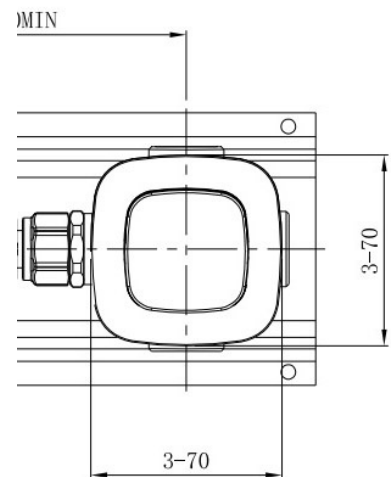

## TECHNICAL SPECIFICATIONS

Suite:	RAK-Petit
Type:	RAK-Petit - RAKPES3020-1N
Dimensions:	95 x 70 mm
Pressure:	1 l
Weight:	0.95 Kg
Chrome thickness:	0.00
Cartridge:	No
Tail:	NA
Handset wall brackets:	No
Color:	Brushed Nickel

Code	Name
RAKPES3020-1N	RAK-Petit Square Concealed Diverter, Single Outlet in Brushed Nickel

Dimensions: All dimensions in mm. Tolerance of vitreous china & fireclay items:  $\pm 5\%$  for below 200mm and  $\pm 3\%$  for above 200mm; for all other items tolerance  $\pm 1\%$ . Note: Due to a continuing development program to improve design and performance, the manufacturer reserves all rights to vary specifications without prior information. Please note accessories are for photographic use only.