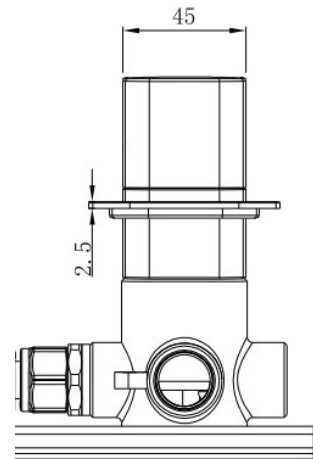

RAK-PETIT - RAKPES3020-1C

Faucets

RAK
CERAMICS

TECHNICAL SPECIFICATIONS

Suite:	RAK-Petit
Type:	RAK-PETIT - RAKPES3020-1C
Dimensions:	95 x 70 mm
Pressure:	1 l
Weight:	0.95 Kg
Chrome thickness:	0.00
Cartridge:	No
Tail:	NA
Handset wall brackets:	No
Color:	Chrome

Code	Name
RAKPES3020-1C	RAK-Petit Square Concealed Diverter, Single Outlet in Chrome

Dimensions: All dimensions in mm. Tolerance of vitreous china & fireclay items: $\pm 5\%$ for below 200mm and $\pm 3\%$ for above 200mm; for all other items tolerance $\pm 1\%$. Note: Due to a continuing development program to improve design and performance, the manufacturer reserves all rights to vary specifications without prior information. Please note accessories are for photographic use only.