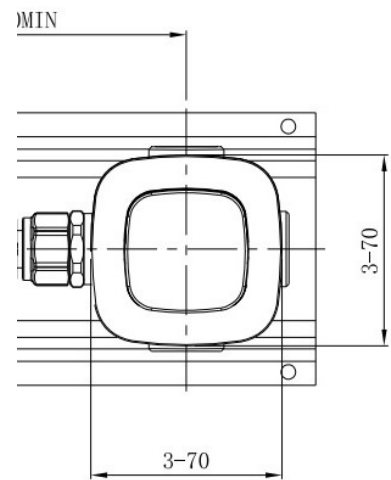

RAK-PETIT - RAKPES3020-1C

Faucets

RAK
CERAMICS

TECHNICAL SPECIFICATIONS

Suite:	RAK-Petit
Type:	RAK-PETIT - RAKPES3020-1C
Dimensions:	95 x 70 mm
Pressure:	1 l
Weight:	0.95 Kg
Chrome thickness:	0.00
Cartridge:	No
Tail:	NA
Handset wall brackets:	No
Color:	Chrome

Code	Name
RAKPES3020-1C	RAK-Petit Square Concealed Diverter, Single Outlet in Chrome

Dimensions: All dimensions in mm. Tolerance of vitreous china & fireclay items: $\pm 5\%$ for below 200mm and $\pm 3\%$ for above 200mm; for all other items tolerance $\pm 1\%$. Note: Due to a continuing development program to improve design and performance, the manufacturer reserves all rights to vary specifications without prior information. Please note accessories are for photographic use only.