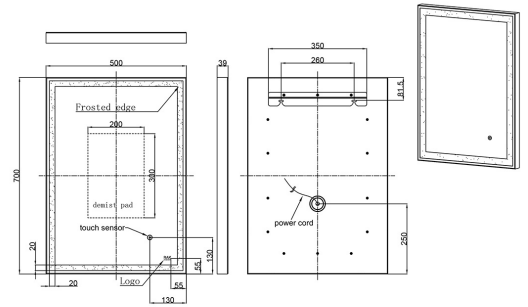

RAK-ART SQUARE - RAKARTSQBN5001

RAK-ART SQUARE - RAKARTSQBN5001 Mirrors and Lights

RAK
CERAMICS

TECHNICAL SPECIFICATIONS

Type: RAK-ART SQUARE - RAKARTSQBN5001

Dimensions: 700 x 500 x 39 mm

Weight: 6.40 Kg

Color: Mirror

Light: Yes

Cable: NA

Code	Name
RAKARTSQBN5001	RAK-ART SQUARE - 500 x 700 Rectangle Mirror - nickel

Dimensions: All dimensions in mm. Tolerance of vitreous china & fireclay items: $\pm 5\%$ for below 200mm and $\pm 3\%$ for above 200mm; for all other items tolerance $\pm 1\%$. Note: Due to a continuing development program to improve design and performance, the manufacturer reserves all rights to vary specifications without prior information. Please note accessories are for photographic use only.