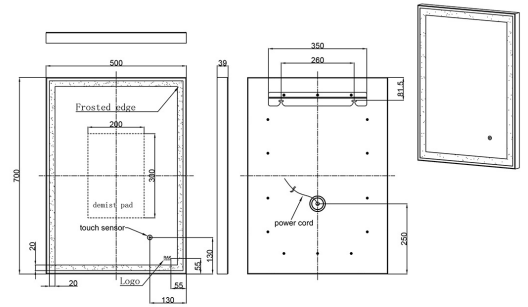

RAK-ART SQUARE - RAKARTSQBG5001

RAK-ART SQUARE - RAKARTSQBG5001 Mirrors and Lights

RAK
CERAMICS

TECHNICAL SPECIFICATIONS

Type:	RAK-ART SQUARE - RAKARTSQBG5001
Dimensions:	700 x 500 x 39 mm
Weight:	6.40 Kg
Color:	Mirror
Light:	Yes
Cable:	NA

Code	Name
RAKARTSQBG5001	RAK-ART SQUARE - 500 x 700 Rectangle Mirror - gold

Dimensions: All dimensions in mm. Tolerance of vitreous china & fireclay items: $\pm 5\%$ for below 200mm and $\pm 3\%$ for above 200mm; for all other items tolerance $\pm 1\%$. Note: Due to a continuing development program to improve design and performance, the manufacturer reserves all rights to vary specifications without prior information. Please note accessories are for photographic use only.