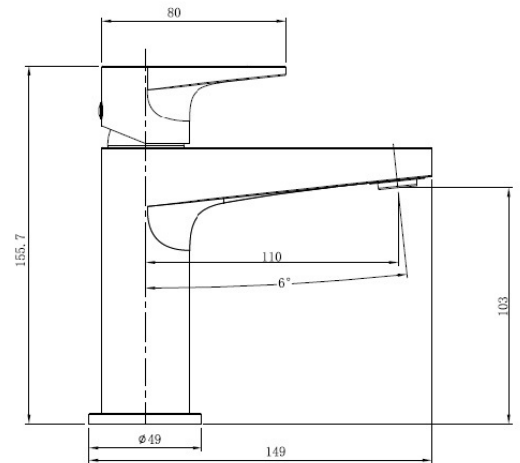

RAK-ISCHIA - RAKISH3001G

Faucets

RAK
CERAMICS

TECHNICAL SPECIFICATIONS

Type:	RAK-ISCHIA - RAKISH3001G
Dimensions:	156 x 19 mm
Pressure:	1 l
Weight:	1.61 Kg
Chrome thickness:	0.00
Cartridge:	No
Tail:	NA
Handset wall brackets:	No
Color:	Brush Gold

Code	Name
RAKISH3001G	RAK-Ischia Standard Basin Mixer in Brushed Gold

Dimensions: All dimensions in mm. Tolerance of vitreous china & fireclay items: $\pm 5\%$ for below 200mm and $\pm 3\%$ for above 200mm; for all other items tolerance $\pm 1\%$. Note: Due to a continuing development program to improve design and performance, the manufacturer reserves all rights to vary specifications without prior information. Please note accessories are for photographic use only.