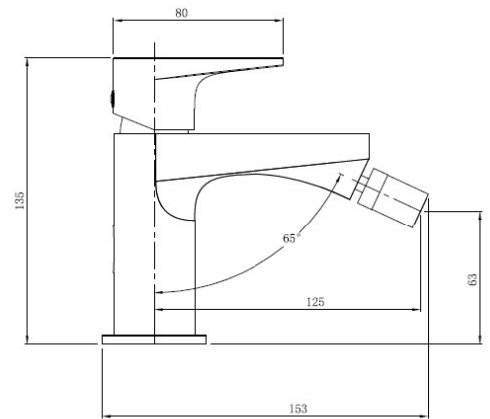

# RAK-ISCHIA - RAKISH3006G

## TECHNICAL SPECIFICATIONS

Type:	RAK-Ischia - RAKISH3006G
Dimensions:	135 x 38 mm
Pressure:	1 l
Weight:	1.07 Kg
Chrome thickness:	0.00
Cartridge:	No
Tail:	NA
Handset wall brackets:	No
Color:	Brush Gold
<b>Code</b>	<b>Name</b>
RAKISH3006G	RAK-Ischia Bidet Mixer in Brushed gold

Dimensions: All dimensions in mm. Tolerance of vitreous china & fireclay items:  $\pm 5\%$  for below 200mm and  $\pm 3\%$  for above 200mm; for all other items tolerance  $\pm 1\%$ . Note: Due to a continuing development program to improve design and performance, the manufacturer reserves all rights to vary specifications without prior information. Please note accessories are for photographic use only.