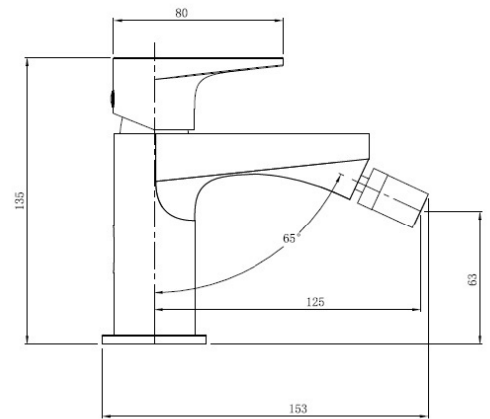

RAK-ISCHIA - RAKISH3006B

Faucets

RAK
CERAMICS

TECHNICAL SPECIFICATIONS

Type:	RAK-Ischia - RAKISH3006B
Dimensions:	135 x 38 mm
Pressure:	1 l
Weight:	1.07 Kg
Chrome thickness:	0.00
Cartridge:	No
Tail:	NA
Handset wall brackets:	No
Color:	Matt Black
Code	Name
RAKISH3006B	RAK-Ischia Bidet Mixer in Matt Black

Dimensions: All dimensions in mm. Tolerance of vitreous china & fireclay items: $\pm 5\%$ for below 200mm and $\pm 3\%$ for above 200mm; for all other items tolerance $\pm 1\%$. Note: Due to a continuing development program to improve design and performance, the manufacturer reserves all rights to vary specifications without prior information. Please note accessories are for photographic use only.