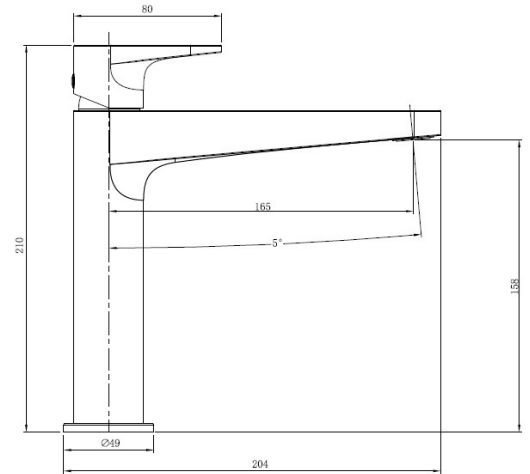

RAK-ISCHIA - RAKISH3016B

Faucets

RAK
CERAMICS

TECHNICAL SPECIFICATIONS

Type:	RAK-Ischia - RAKISH3016B
Dimensions:	210 x 49 mm
Pressure:	1 l
Weight:	1.65 Kg
Chrome thickness:	0.00
Cartridge:	No
Tail:	NA
Handset wall brackets:	No
Color:	Matt Black

Code	Name
RAKISH3016B	RAK-Ischia Mid Height Basin Mixer in Matt Black

Dimensions: All dimensions in mm. Tolerance of vitreous china & fireclay items: $\pm 5\%$ for below 200mm and $\pm 3\%$ for above 200mm; for all other items tolerance $\pm 1\%$. Note: Due to a continuing development program to improve design and performance, the manufacturer reserves all rights to vary specifications without prior information. Please note accessories are for photographic use only.