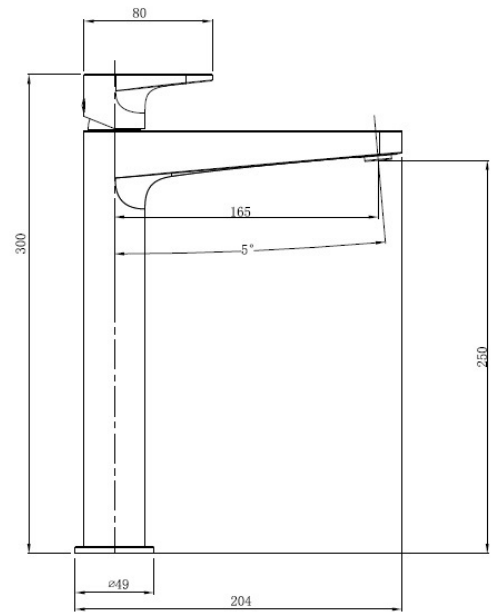

RAK-ISCHIA - RAKISH3003B

Faucets

RAK
CERAMICS

TECHNICAL SPECIFICATIONS

Type:	RAK-Ischia - RAKISH3003B
Dimensions:	300 x 49 mm
Pressure:	1 l
Weight:	1.8 Kg
Chrome thickness:	0.00
Cartridge:	No
Tail:	NA
Handset wall brackets:	No
Color:	Matt Black

Code	Name
RAKISH3003B	RAK-Ischia Tall Basin Mixer in Matt Black

Dimensions: All dimensions in mm. Tolerance of vitreous china & fireclay items: $\pm 5\%$ for below 200mm and $\pm 3\%$ for above 200mm; for all other items tolerance $\pm 1\%$. Note: Due to a continuing development program to improve design and performance, the manufacturer reserves all rights to vary specifications without prior information. Please note accessories are for photographic use only.