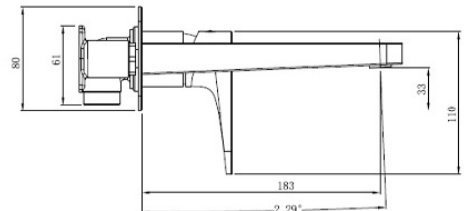

RAK-ISCHIA - RAKISH3007B

Faucets

RAK
CERAMICS

TECHNICAL SPECIFICATIONS

Type:	RAK-Ischia - RAKISH3007B
Dimensions:	80 x 190 mm
Pressure:	1 l
Weight:	1.92 Kg
Chrome thickness:	0.00
Cartridge:	No
Tail:	NA
Handset wall brackets:	No
Color:	Matt Black

Code	Name
RAKISH3007B	RAK-Ischia Wall Mounted Basin Mixer with Back Plate in Matt Black

Dimensions: All dimensions in mm. Tolerance of vitreous china & fireclay items: $\pm 5\%$ for below 200mm and $\pm 3\%$ for above 200mm; for all other items tolerance $\pm 1\%$. Note: Due to a continuing development program to improve design and performance, the manufacturer reserves all rights to vary specifications without prior information. Please note accessories are for photographic use only.