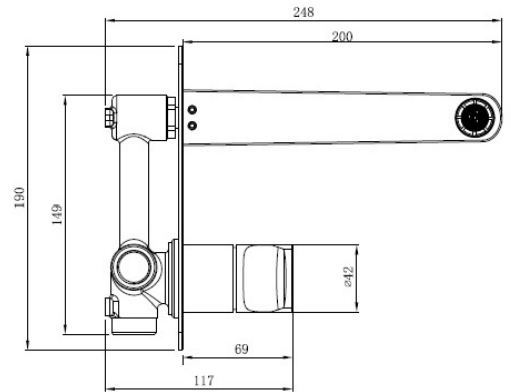

RAK-ISCHIA - RAKISH3007B

Faucets

RAK
CERAMICS

TECHNICAL SPECIFICATIONS

Type:	RAK-Ischia - RAKISH3007B
Dimensions:	80 x 190 mm
Pressure:	1 l
Weight:	1.92 Kg
Chrome thickness:	0.00
Cartridge:	No
Tail:	NA
Handset wall brackets:	No
Color:	Matt Black

Code	Name
RAKISH3007B	RAK-Ischia Wall Mounted Basin Mixer with Back Plate in Matt Black

Dimensions: All dimensions in mm. Tolerance of vitreous china & fireclay items: $\pm 5\%$ for below 200mm and $\pm 3\%$ for above 200mm; for all other items tolerance $\pm 1\%$. Note: Due to a continuing development program to improve design and performance, the manufacturer reserves all rights to vary specifications without prior information. Please note accessories are for photographic use only.