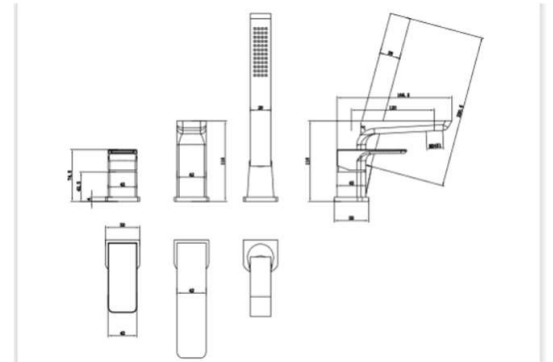

RAK-MOON - RAKMOO3013

Faucets

RAK
CERAMICS

TECHNICAL SPECIFICATIONS

Type:	RAK-MOON - RAKMOO3013
Dimensions:	116 x 42 mm
Pressure:	1 l
Weight:	3.2 Kg
Chrome thickness:	0.00
Cartridge:	No
Tail:	NA
Handset wall brackets:	No
Color:	Chrome

Code	Name
RAKMOO3013	RAK-Moon 4 Hole Deck Mounted Bath Shower Mixer

Dimensions: All dimensions in mm. Tolerance of vitreous china & fireclay items: $\pm 5\%$ for below 200mm and $\pm 3\%$ for above 200mm; for all other items tolerance $\pm 1\%$. Note: Due to a continuing development program to improve design and performance, the manufacturer reserves all rights to vary specifications without prior information. Please note accessories are for photographic use only.