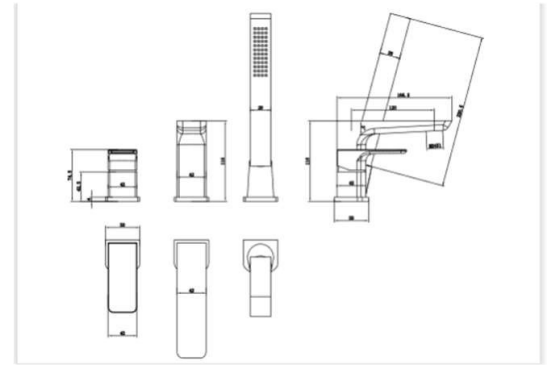

RAK-MOON - RAKMOO3013B

Faucets

RAK
CERAMICS

TECHNICAL SPECIFICATIONS

Type:	RAK-MOON - RAKMOO3013B
Dimensions:	116 x 42 mm
Pressure:	1 l
Weight:	3.2 Kg
Chrome thickness:	0.00
Cartridge:	No
Tail:	NA
Handset wall brackets:	No
Color:	Black

Code	Name
RAKMOO3013B	RAK-Moon 4 Hole Deck Mounted Bath Shower Mixer in Black

Dimensions: All dimensions in mm. Tolerance of vitreous china & fireclay items: $\pm 5\%$ for below 200mm and $\pm 3\%$ for above 200mm; for all other items tolerance $\pm 1\%$. Note: Due to a continuing development program to improve design and performance, the manufacturer reserves all rights to vary specifications without prior information. Please note accessories are for photographic use only.