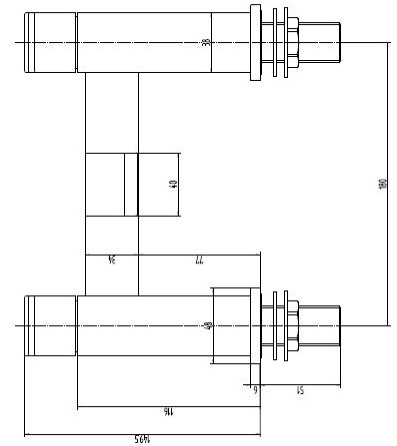

## TECHNICAL SPECIFICATIONS

Type:	RAK-MOON - RAKMOO3004B
Dimensions:	135 x 216 mm
Pressure:	1 l
Weight:	2.5 Kg
Chrome thickness:	0.00
Cartridge:	No
Tail:	NA
Handset wall brackets:	No
Color:	Black

Code	Name
RAKMOO3004B	RAK-Moon Bath Filler in Black

Dimensions: All dimensions in mm. Tolerance of vitreous china & fireclay items:  $\pm 5\%$  for below 200mm and  $\pm 3\%$  for above 200mm; for all other items tolerance  $\pm 1\%$ . Note: Due to a continuing development program to improve design and performance, the manufacturer reserves all rights to vary specifications without prior information. Please note accessories are for photographic use only.