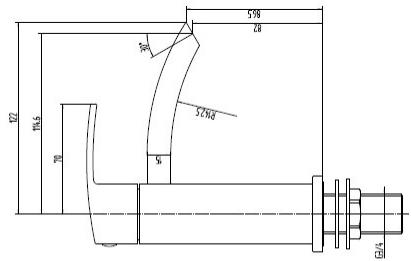

## TECHNICAL SPECIFICATIONS

Type:	RAK-MOON - RAKMOO3004B
Dimensions:	135 x 216 mm
Pressure:	1 l
Weight:	2.5 Kg
Chrome thickness:	0.00
Cartridge:	No
Tail:	NA
Handset wall brackets:	No
Color:	Black

Code	Name
RAKMOO3004B	RAK-Moon Bath Filler in Black

Dimensions: All dimensions in mm. Tolerance of vitreous china & fireclay items:  $\pm 5\%$  for below 200mm and  $\pm 3\%$  for above 200mm; for all other items tolerance  $\pm 1\%$ . Note: Due to a continuing development program to improve design and performance, the manufacturer reserves all rights to vary specifications without prior information. Please note accessories are for photographic use only.