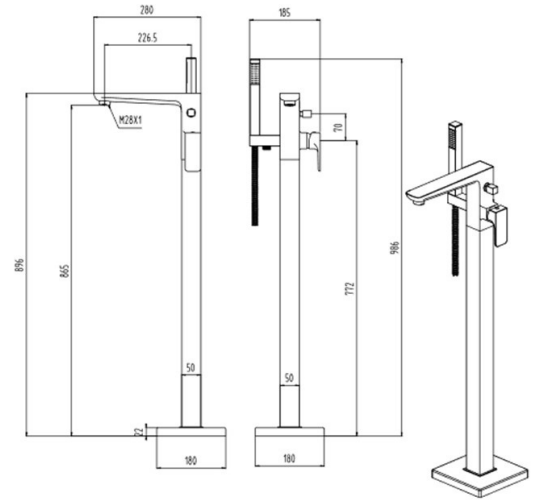

RAK-MOON - RAKMOO3014

Faucets

RAK
CERAMICS

TECHNICAL SPECIFICATIONS

Type:	RAK-MOON - RAKMOO3014
Dimensions:	896 x 50 mm
Pressure:	1 l
Weight:	8 Kg
Chrome thickness:	0.00
Cartridge:	No
Tail:	NA
Handset wall brackets:	No
Color:	Chrome

Code	Name
RAKMOO3014	RAK-Moon Free Standing Bath Shower Mixer

Dimensions: All dimensions in mm. Tolerance of vitreous china & fireclay items: $\pm 5\%$ for below 200mm and $\pm 3\%$ for above 200mm; for all other items tolerance $\pm 1\%$. Note: Due to a continuing development program to improve design and performance, the manufacturer reserves all rights to vary specifications without prior information. Please note accessories are for photographic use only.