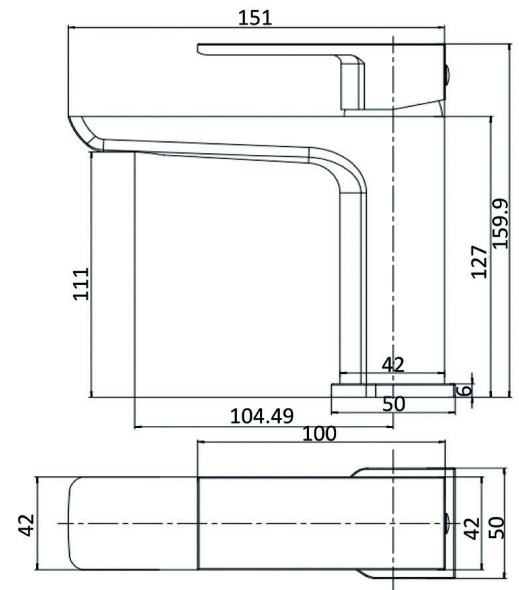

RAK-MOON - RAKMOO3001

Faucets

RAK
CERAMICS

TECHNICAL SPECIFICATIONS

Type:	RAK-MOON - RAKMOO3001
Dimensions:	159 x 50 mm
Pressure:	11
Weight:	1.7 Kg
Chrome thickness:	0.00
Cartridge:	No
Tail:	NA
Handset wall brackets:	No
Color:	Chrome

Code	Name
RAKMOO3001	RAK-RAK-Moon Mono Basin Mixer with Clicker Waste

Dimensions: All dimensions in mm. Tolerance of vitreous china & fireclay items: $\pm 5\%$ for below 200mm and $\pm 3\%$ for above 200mm; for all other items tolerance $\pm 1\%$. Note: Due to a continuing development program to improve design and performance, the manufacturer reserves all rights to vary specifications without prior information. Please note accessories are for photographic use only.