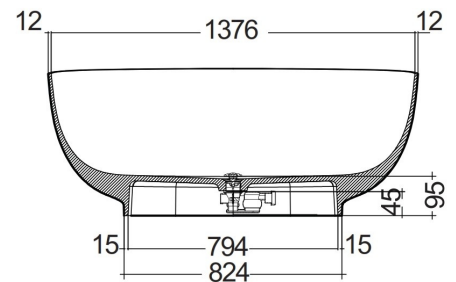

RAK-CLOUD MATT BLACK - CLOBT14075504

Bathtubs

RAK
CERAMICS

TECHNICAL SPECIFICATIONS

Suite:	RAK-CLOUD
Type:	RAK-CLOUD MATT BLACK - CLOBT14075504
Dimensions:	753 x 1400 mm
Water capacity:	172 l
Weight:	125 Kg
Color:	MATT BLACK - 504

Code	Name
CLOBT14075504	RAK-CLOUD FREE STANDING BATHTUB MATT BLACK 140X758CM

Dimensions: All dimensions in mm. Tolerance of vitreous china & fireclay items: ± 5% for below 200mm and ± 3% for above 200mm; for all other items tolerance ± 1%. Note: Due to a continuing development program to improve design and performance, the manufacturer reserves all rights to vary specifications without prior information. Please note accessories are for photographic use only.