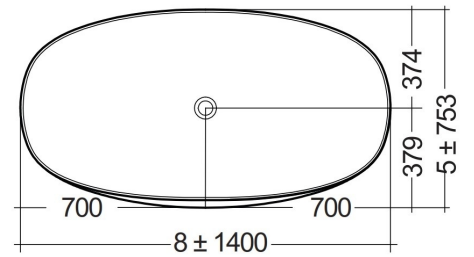

RAK-CLOUD MATT BLACK - CLOBT14075504

Bathtubs

RAK
CERAMICS

TECHNICAL SPECIFICATIONS

Suite:	RAK-CLOUD
Type:	RAK-CLOUD MATT BLACK - CLOBT14075504
Dimensions:	753 x 1400 mm
Water capacity:	172 l
Weight:	125 Kg
Color:	MATT BLACK - 504

Code	Name
CLOBT14075504	RAK-CLOUD FREE STANDING BATHTUB MATT BLACK 140X758CM

Dimensions: All dimensions in mm. Tolerance of vitreous china & fireclay items: ± 5% for below 200mm and ± 3% for above 200mm; for all other items tolerance ± 1%. Note: Due to a continuing development program to improve design and performance, the manufacturer reserves all rights to vary specifications without prior information. Please note accessories are for photographic use only.