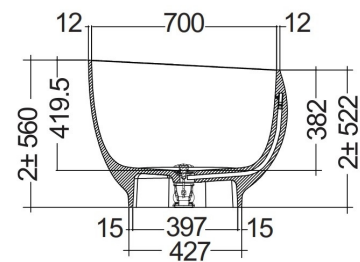

RAK-CLOUD MATT BLACK - CLOBT14075504

Bathtubs

RAK
CERAMICS

TECHNICAL SPECIFICATIONS

Suite:	RAK-CLOUD
Type:	RAK-CLOUD MATT BLACK - CLOBT14075504
Dimensions:	753 x 1400 mm
Water capacity:	172 l
Weight:	125 Kg
Color:	MATT BLACK - 504

Code	Name
CLOBT14075504	RAK-CLOUD FREE STANDING BATHTUB MATT BLACK 140X758CM

Dimensions: All dimensions in mm. Tolerance of vitreous china & fireclay items: ± 5% for below 200mm and ± 3% for above 200mm; for all other items tolerance ± 1%. Note: Due to a continuing development program to improve design and performance, the manufacturer reserves all rights to vary specifications without prior information. Please note accessories are for photographic use only.