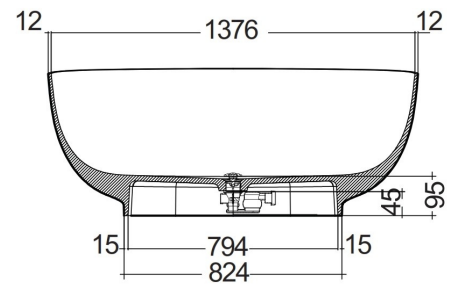

RAK-CLOUD MATT CAPPUCCINO - CLOBT14075514

Bathtubs

RAK
CERAMICS

TECHNICAL SPECIFICATIONS

Suite:	RAK-CLOUD
Type:	RAK-CLOUD MATT CAPPUCCINO - CLOBT14075514
Dimensions:	753 x 1400 mm
Water capacity:	172 l
Weight:	125 Kg
Color:	MATT CAPPUCCINO - 514

Code	Name
CLOBT14075514	RAK-CLOUD FREE STANDING BATHTUB MATT CAPPUCCINO 140X758CM

Dimensions: All dimensions in mm. Tolerance of vitreous china & fireclay items: $\pm 5\%$ for below 200mm and $\pm 3\%$ for above 200mm; for all other items tolerance $\pm 1\%$. Note: Due to a continuing development program to improve design and performance, the manufacturer reserves all rights to vary specifications without prior information. Please note accessories are for photographic use only.