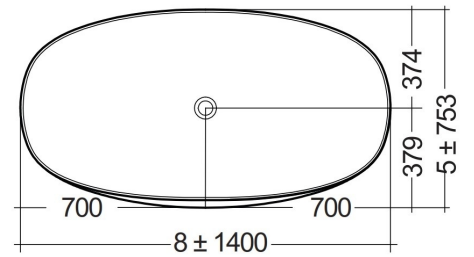

RAK-CLOUD MATT CAPPUCCINO - CLOBT14075514

Bathtubs

RAK
CERAMICS

TECHNICAL SPECIFICATIONS

Suite:	RAK-CLOUD
Type:	RAK-CLOUD MATT CAPPUCCINO - CLOBT14075514
Dimensions:	753 x 1400 mm
Water capacity:	172 l
Weight:	125 Kg
Color:	MATT CAPPUCCINO - 514

Code	Name
CLOBT14075514	RAK-CLOUD FREE STANDING BATHTUB MATT CAPPUCCINO 140X758CM

Dimensions: All dimensions in mm. Tolerance of vitreous china & fireclay items: $\pm 5\%$ for below 200mm and $\pm 3\%$ for above 200mm; for all other items tolerance $\pm 1\%$. Note: Due to a continuing development program to improve design and performance, the manufacturer reserves all rights to vary specifications without prior information. Please note accessories are for photographic use only.