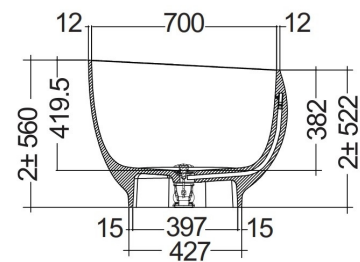

RAK-CLOUD MATT CAPPUCCINO - CLOBT14075514

Bathtubs

RAK
CERAMICS

TECHNICAL SPECIFICATIONS

Suite:	RAK-CLOUD
Type:	RAK-CLOUD MATT CAPPUCCINO - CLOBT14075514
Dimensions:	753 x 1400 mm
Water capacity:	172 l
Weight:	125 Kg
Color:	MATT CAPPUCCINO - 514

Code	Name
CLOBT14075514	RAK-CLOUD FREE STANDING BATHTUB MATT CAPPUCCINO 140X758CM

Dimensions: All dimensions in mm. Tolerance of vitreous china & fireclay items: $\pm 5\%$ for below 200mm and $\pm 3\%$ for above 200mm; for all other items tolerance $\pm 1\%$. Note: Due to a continuing development program to improve design and performance, the manufacturer reserves all rights to vary specifications without prior information. Please note accessories are for photographic use only.