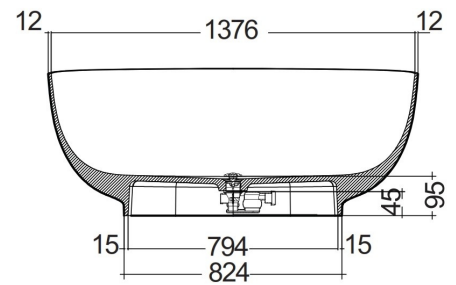

RAK-CLOUD MATT GREY - CLOBT14075503

Bathtubs

RAK
CERAMICS

TECHNICAL SPECIFICATIONS

Suite:	RAK-CLOUD
Type:	RAK-CLOUD MATT GREY - CLOBT14075503
Dimensions:	753 x 1400 mm
Water capacity:	172 l
Weight:	125 Kg
Color:	MATT GREY - 503

Code	Name
CLOBT14075503	RAK-CLOUD FREE STANDING BATHTUB MATT GREY 140X758CM

Dimensions: All dimensions in mm. Tolerance of vitreous china & fireclay items: $\pm 5\%$ for below 200mm and $\pm 3\%$ for above 200mm; for all other items tolerance $\pm 1\%$. Note: Due to a continuing development program to improve design and performance, the manufacturer reserves all rights to vary specifications without prior information. Please note accessories are for photographic use only.