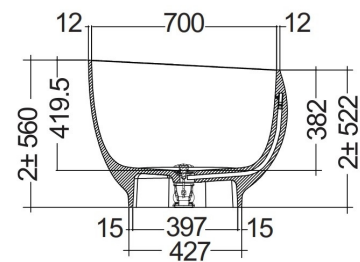

RAK-CLOUD MATT GREY - CLOBT14075503

Bathtubs

RAK
CERAMICS

TECHNICAL SPECIFICATIONS

Suite:	RAK-CLOUD
Type:	RAK-CLOUD MATT GREY - CLOBT14075503
Dimensions:	753 x 1400 mm
Water capacity:	172 l
Weight:	125 Kg
Color:	MATT GREY - 503

Code	Name
CLOBT14075503	RAK-CLOUD FREE STANDING BATHTUB MATT GREY 140X758CM

Dimensions: All dimensions in mm. Tolerance of vitreous china & fireclay items: $\pm 5\%$ for below 200mm and $\pm 3\%$ for above 200mm; for all other items tolerance $\pm 1\%$. Note: Due to a continuing development program to improve design and performance, the manufacturer reserves all rights to vary specifications without prior information. Please note accessories are for photographic use only.