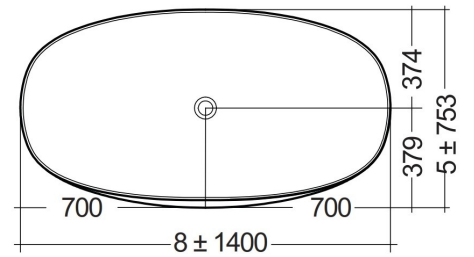

RAK-CLOUD MATT GREY - CLOBT14075503

Bathtubs

RAK
CERAMICS

TECHNICAL SPECIFICATIONS

Suite:	RAK-CLOUD
Type:	RAK-CLOUD MATT GREY - CLOBT14075503
Dimensions:	753 x 1400 mm
Water capacity:	172 l
Weight:	125 Kg
Color:	MATT GREY - 503

Code	Name
CLOBT14075503	RAK-CLOUD FREE STANDING BATHTUB MATT GREY 140X758CM

Dimensions: All dimensions in mm. Tolerance of vitreous china & fireclay items: $\pm 5\%$ for below 200mm and $\pm 3\%$ for above 200mm; for all other items tolerance $\pm 1\%$. Note: Due to a continuing development program to improve design and performance, the manufacturer reserves all rights to vary specifications without prior information. Please note accessories are for photographic use only.