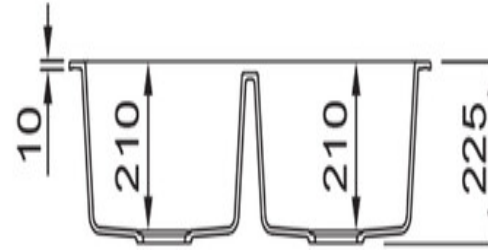

## SINKS & TAPS

Material	Igneous Granite
Material Gauge	-
Material Finish Bowl	-
Material Finish Drainer	-
Drainer Position	
Overall Length (mm)	790
Overall Width (mm)	500
Main Bowl Length (mm)	343
Main Bowl Width (mm)	395
Main Bowl Depth (mm)	210
Second Bowl Length (mm)	343
Second Bowl Width (mm)	395
Second Bowl Depth (mm)	210
Tap hole Size (mm)	1 x 35
Waste Size (mm)	2 x 90
Waste Kit	Included with sink (2 x 89mm BSW & overflow kit)
Min. Base Unit (mm)	800
Cutout Size Length (mm)	770
Cutout Size Width (mm)	480
Warranty Sinks (years)	20
Product Code	ORI7902AW/
Barcode	5015834056777

## Technical Drawing

Date of download: August 23, 2024

AGA Rangemaster continuously seeks improvements in specification, design and production of products and thus, alterations take place periodically. Whilst every effort is made to produce up-to date resources, the information included here is intended as a guide. Always refer to the product's installation instructions when fitting, installation work should be completed a professional tradesman.

## Cut Out Template

Dimensions in mm. Not to scale.

Date of download: August 23, 2024

AGA Rangemaster continuously seeks improvements in specification, design and production of products and thus, alterations take place periodically. Whilst every effort is made to produce up-to date resources, the information included here is intended as a guide. Always refer to the product's installation instructions when fitting, installation work should be completed a professional tradesman.