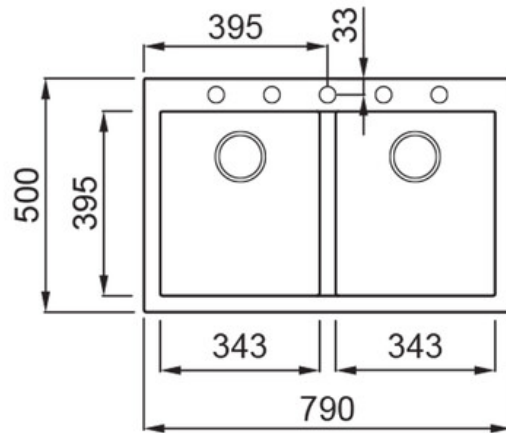

ORIDIAN INSET IGNEOUS GRANITE SINK

ORI7902AW/

Technical Drawing

Date of download: August 23, 2024

AGA Rangemaster continuously seeks improvements in specification, design and production of products and thus, alterations take place periodically. Whilst every effort is made to produce up-to date resources, the information included here is intended as a guide. Always refer to the product's installation instructions when fitting, installation work should be completed a professional tradesman.

ORIDIAN INSET IGNEOUS GRANITE SINK

ORI7902AW/