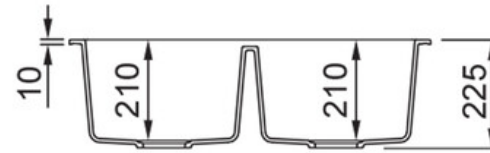

ORIDIAN INSET IGNEOUS GRANITE SINK

ORI7902AW/

Technical Drawing

Date of download: August 23, 2024

AGA Rangemaster continuously seeks improvements in specification, design and production of products and thus, alterations take place periodically. Whilst every effort is made to produce up-to date resources, the information included here is intended as a guide. Always refer to the product's installation instructions when fitting, installation work should be completed a professional tradesman.

ORIDIAN INSET IGNEOUS GRANITE SINK

ORI7902AW/