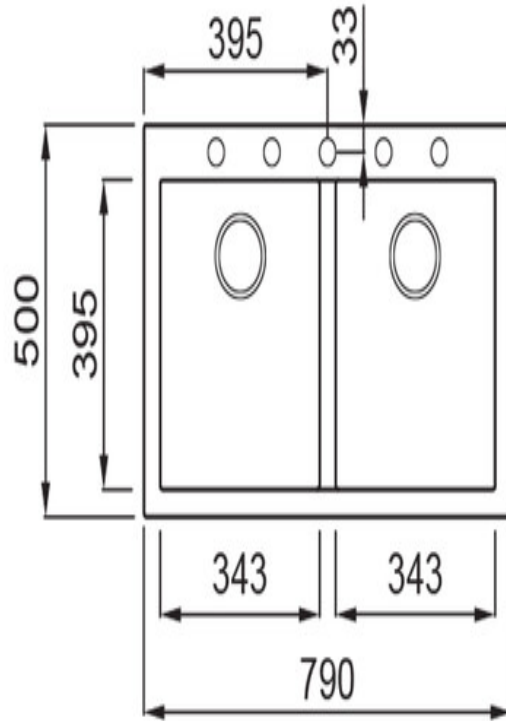

## SINKS & TAPS

Material	Igneous Granite
Material Gauge	-
Material Finish Bowl	-
Material Finish Drainer	-
Drainer Position	
Overall Length (mm)	790
Overall Width (mm)	500
Main Bowl Length (mm)	343
Main Bowl Width (mm)	395
Main Bowl Depth (mm)	210
Second Bowl Length (mm)	343
Second Bowl Width (mm)	395
Second Bowl Depth (mm)	210
Tap hole Size (mm)	1 x 35
Waste Size (mm)	2 x 90
Waste Kit	Included with sink (2 x 89mm BSW & overflow kit)
Min. Base Unit (mm)	800
Cutout Size Length (mm)	770
Cutout Size Width (mm)	480
Warranty Sinks (years)	20
Product Code	ORI7902AW/
Barcode	5015834056777

## Technical Drawing

Date of download: August 23, 2024

AGA Rangemaster continuously seeks improvements in specification, design and production of products and thus, alterations take place periodically. Whilst every effort is made to produce up-to date resources, the information included here is intended as a guide. Always refer to the product's installation instructions when fitting, installation work should be completed a professional tradesman.

## Cut Out Template

Dimensions in mm. Not to scale.

Date of download: August 23, 2024

AGA Rangemaster continuously seeks improvements in specification, design and production of products and thus, alterations take place periodically. Whilst every effort is made to produce up-to date resources, the information included here is intended as a guide. Always refer to the product's installation instructions when fitting, installation work should be completed a professional tradesman.