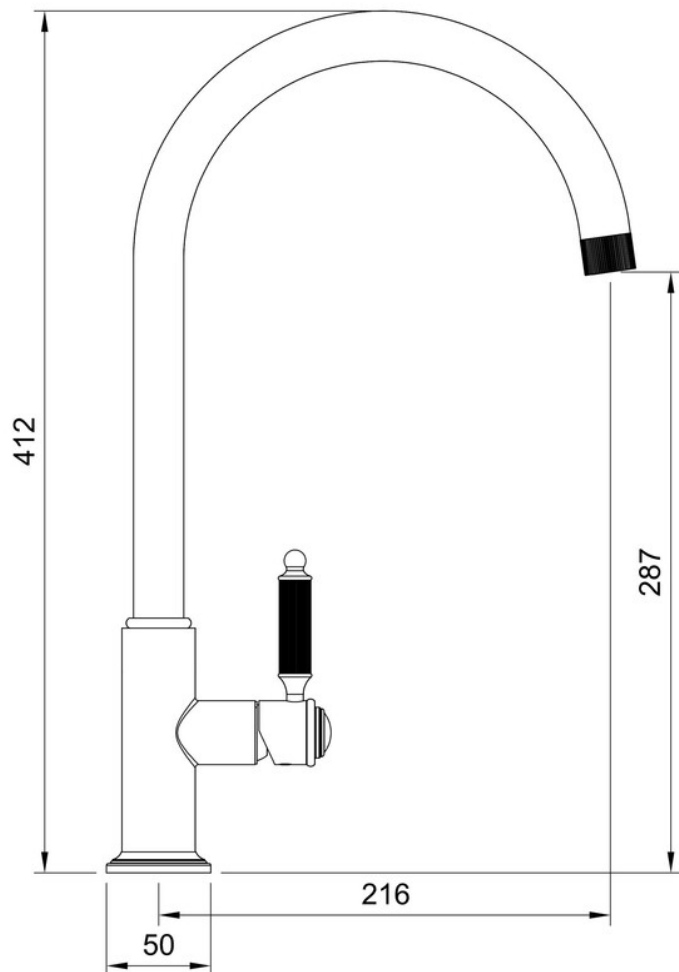

RANGEMASTER

SINKS & TAPS

Overall Height (mm)	412
Spout Reach (mm)	216
Spout Height (mm)	287
Spout Rotation Range	360°
Handle Type	Single Lever
Colour	Chrome
Bar Pressure Suitability	Medium Pressure
Min. Bar Pressure	0.75
Max. Bar Pressure	5.5
Mixed Flow Rate at 3 Bar Pressure (l/min)	10.44
Flow Type	Single flow
Recommended Hot Water Temperature	46°C
Maximum Hot Water Temperature	70°C
Handle Control	Half Turn
Centre Distance (mm)	-
Cartridge Type	Ceramic Disc Cartridge
Aerator Type	Honeycomb Aerator
Inlet Pipes	1/2" Stainless Flexible Hoses
Anti-Splash Spout	Yes
Pull Out Spray	No
WRAS Approved	No
Product Code	THEMSLCM/
Barcode	5015834055770

HEMLOCK SINGLE LEVER TAP CHROME

THEMSLCM/

RANGEMASTER

SINKS & TAPS

Technical Drawing

Date of download: July 24, 2025

AGA Rangemaster continuously seeks improvements in specification, design and production of products and thus, alterations take place periodically. Whilst every effort is made to produce up to date resources, the information included here is intended as a guide. Always refer to the installation instructions when fitting, installation work should be completed by a professional tradesman.