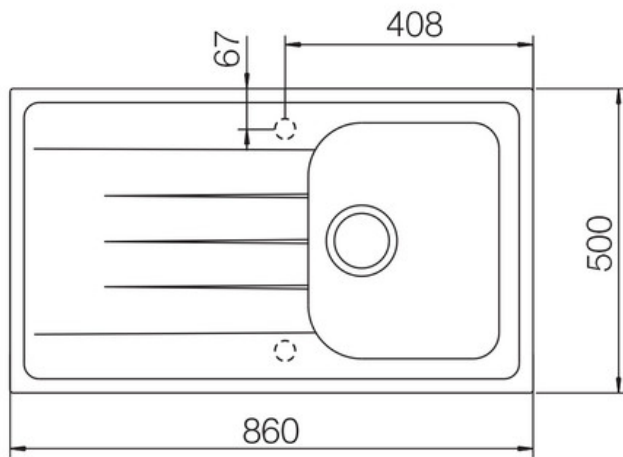

AMETHYST IGNEOUS GRANITE INSET SINK

AME860SN/

Technical Drawing

Date of download: July 17, 2023

AGA Rangemaster continuously seeks improvements in specification, design and production of products and thus, alterations take place periodically. Whilst every effort is made to produce up-to date resources, the information included here is intended as a guide. Always refer to the product's installation instructions when fitting, installation work should be completed a professional tradesman.