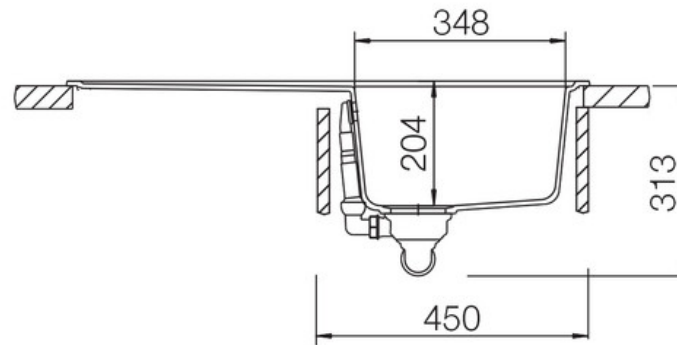

AMETHYST IGNEOUS GRANITE INSET SINK

AME860SN/

Technical Drawing

Date of download: July 17, 2023

AGA Rangemaster continuously seeks improvements in specification, design and production of products and thus, alterations take place periodically. Whilst every effort is made to produce up-to date resources, the information included here is intended as a guide. Always refer to the product's installation instructions when fitting, installation work should be completed a professional tradesman.