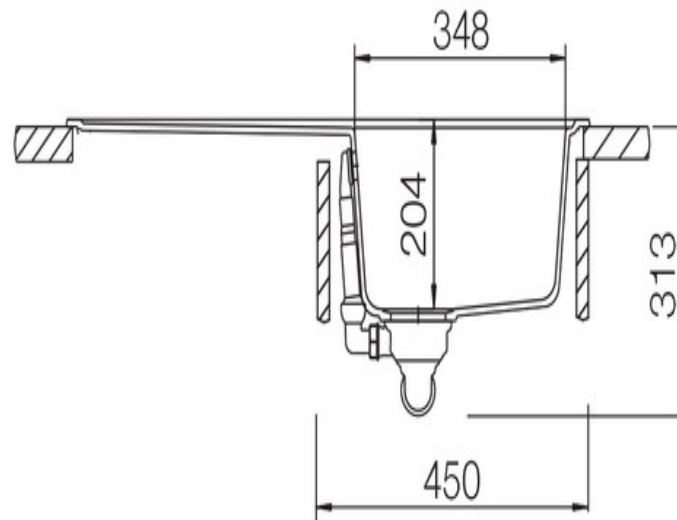

- Igneous granite
- Compact size
- Reversible drainer
- Waste kit included
- 25 year warranty

Material	Igneous Granite
Material Gauge	-
Material Finish Bowl	-
Material Finish Drainer	-
Drainer Position	Reversible
Overall Length (mm)	860
Overall Width (mm)	500
Main Bowl Length (mm)	348
Main Bowl Width (mm)	422
Main Bowl Depth (mm)	204
Second Bowl Length (mm)	-
Second Bowl Width (mm)	-
Second Bowl Depth (mm)	-
Tap hole Size (mm)	-
Waste Size (mm)	1 x 90
Waste Kit	Included with sink (1 x 90mm BSW & overflow kit)
Min. Base Unit (mm)	450
Cutout Size Length (mm)	840
Cutout Size Width (mm)	480
Warranty Sinks (years)	20
Product Code	AME860SN/
Barcode	5015834047133

## Technical Drawing

Date of download: July 17, 2023

AGA Rangemaster continuously seeks improvements in specification, design and production of products and thus, alterations take place periodically. Whilst every effort is made to produce up-to date resources, the information included here is intended as a guide. Always refer to the product's installation instructions when fitting, installation work should be completed a professional tradesman.

## Cut Out Template

Dimensions in mm. Not to scale.

Date of download: July 17, 2023