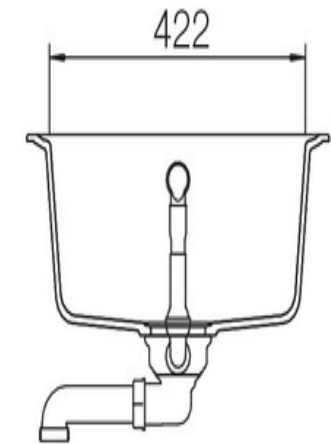

- Igneous granite
- Compact size
- Reversible drainer
- Waste kit included
- 25 year warranty

Material	Igneous Granite
Material Gauge	-
Material Finish Bowl	-
Material Finish Drainer	-
Drainer Position	Reversible
Overall Length (mm)	860
Overall Width (mm)	500
Main Bowl Length (mm)	348
Main Bowl Width (mm)	422
Main Bowl Depth (mm)	204
Second Bowl Length (mm)	-
Second Bowl Width (mm)	-
Second Bowl Depth (mm)	-
Tap hole Size (mm)	-
Waste Size (mm)	1 x 90
Waste Kit	Included with sink (1 x 90mm BSW & overflow kit)
Min. Base Unit (mm)	450
Cutout Size Length (mm)	840
Cutout Size Width (mm)	480
Warranty Sinks (years)	20
Product Code	AME860SN/
Barcode	5015834047133

## Technical Drawing

Date of download: July 17, 2023

AGA Rangemaster continuously seeks improvements in specification, design and production of products and thus, alterations take place periodically. Whilst every effort is made to produce up-to date resources, the information included here is intended as a guide. Always refer to the product's installation instructions when fitting, installation work should be completed a professional tradesman.

## Cut Out Template

Dimensions in mm. Not to scale.

Date of download: July 17, 2023