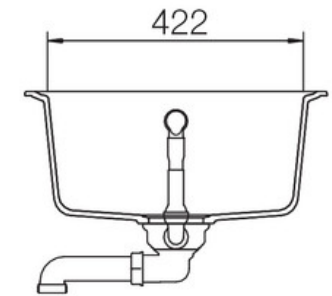

AMETHYST IGNEOUS GRANITE INSET SINK

AME860SN/

Technical Drawing

Date of download: July 17, 2023

AGA Rangemaster continuously seeks improvements in specification, design and production of products and thus, alterations take place periodically. Whilst every effort is made to produce up-to date resources, the information included here is intended as a guide. Always refer to the product's installation instructions when fitting, installation work should be completed a professional tradesman.