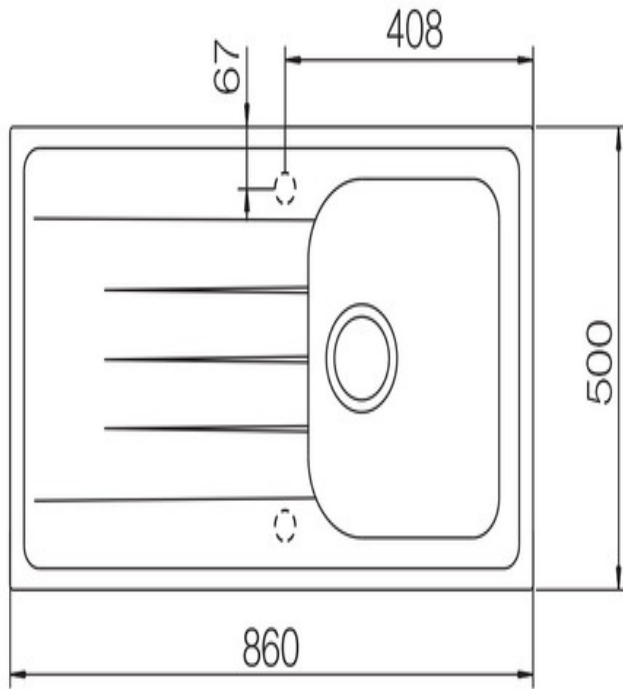

- Igneous granite
- Compact size
- Reversible drainer
- Waste kit included
- 25 year warranty

Material	Igneous Granite
Material Gauge	-
Material Finish Bowl	-
Material Finish Drainer	-
Drainer Position	Reversible
Overall Length (mm)	860
Overall Width (mm)	500
Main Bowl Length (mm)	348
Main Bowl Width (mm)	422
Main Bowl Depth (mm)	204
Second Bowl Length (mm)	-
Second Bowl Width (mm)	-
Second Bowl Depth (mm)	-
Tap hole Size (mm)	-
Waste Size (mm)	1 x 90
Waste Kit	Included with sink (1 x 90mm BSW & overflow kit)
Min. Base Unit (mm)	450
Cutout Size Length (mm)	840
Cutout Size Width (mm)	480
Warranty Sinks (years)	20
Product Code	AME860SN/
Barcode	5015834047133

## Technical Drawing

Date of download: July 17, 2023

AGA Rangemaster continuously seeks improvements in specification, design and production of products and thus, alterations take place periodically. Whilst every effort is made to produce up-to date resources, the information included here is intended as a guide. Always refer to the product's installation instructions when fitting, installation work should be completed a professional tradesman.

## Cut Out Template

Dimensions in mm. Not to scale.

Date of download: July 17, 2023