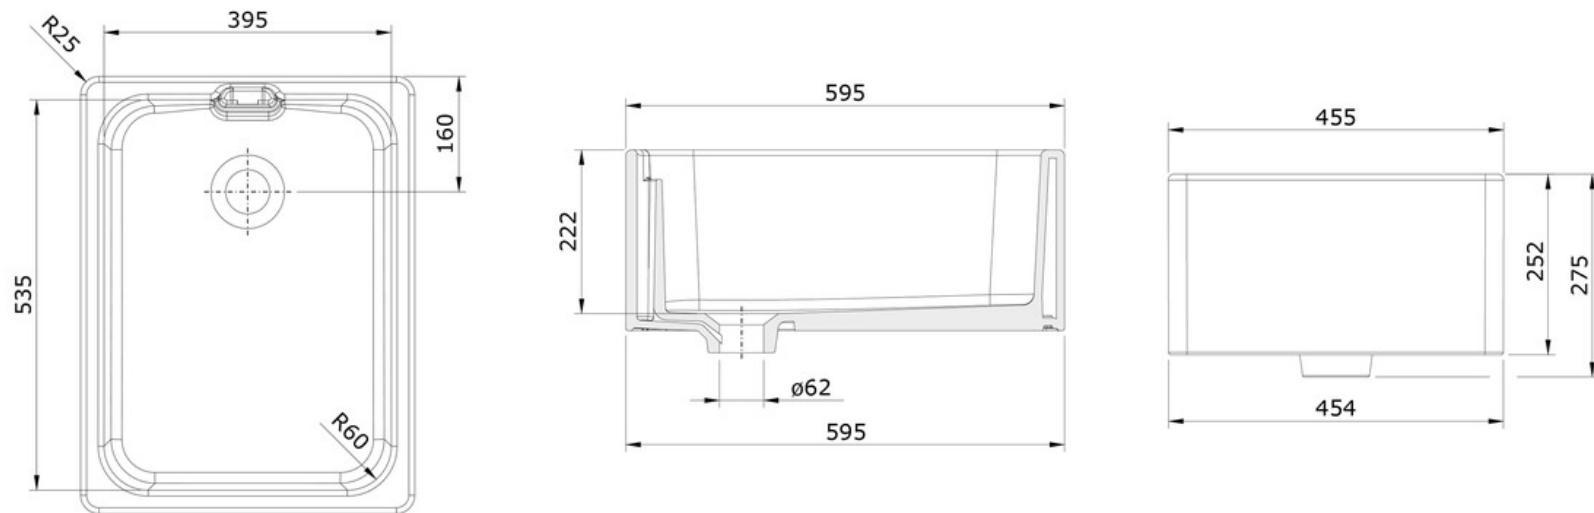

FARMHOUSE FIRE CLAY CERAMIC BELFAST SINK

CFBL595WH/

Technical Drawing

NB: Due to manufacturing processes this sink may have a +/- 5mm tolerance on the measurements.

Date of download: July 17, 2023

AGA Rangemaster continuously seeks improvements in specification, design and production of products and thus, alterations take place periodically. Whilst every effort is made to produce up-to date resources, the information included here is intended as a guide. Always refer to the product's installation instructions when fitting, installation work should be completed a professional tradesman.