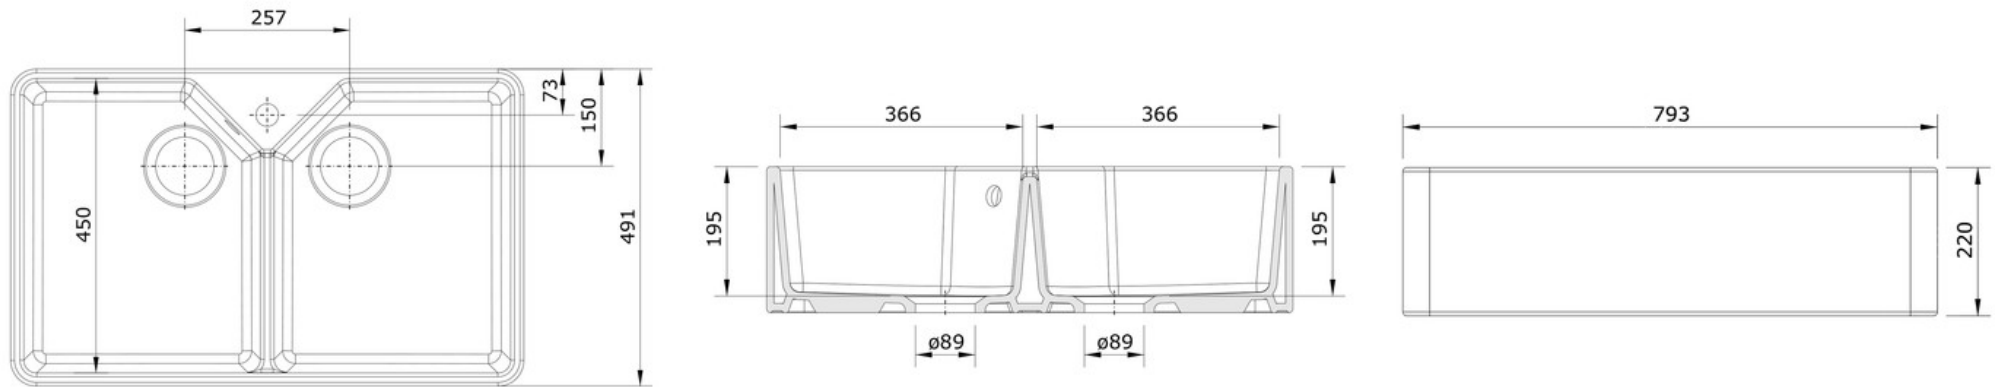

FARMHOUSE FIRE CLAY CERAMIC BELFAST SINK

CFBL800WH/

Technical Drawing

NB: Due to manufacturing processes this sink may have a +/- 3mm tolerance on the measurements.

Date of download: July 17, 2023

AGA Rangemaster continuously seeks improvements in specification, design and production of products and thus, alterations take place periodically. Whilst every effort is made to produce up-to date resources, the information included here is intended as a guide. Always refer to the product's installation instructions when fitting, installation work should be completed a professional tradesman.

FARMHOUSE FIRE CLAY CERAMIC BELFAST SINK

CFBL800WH/