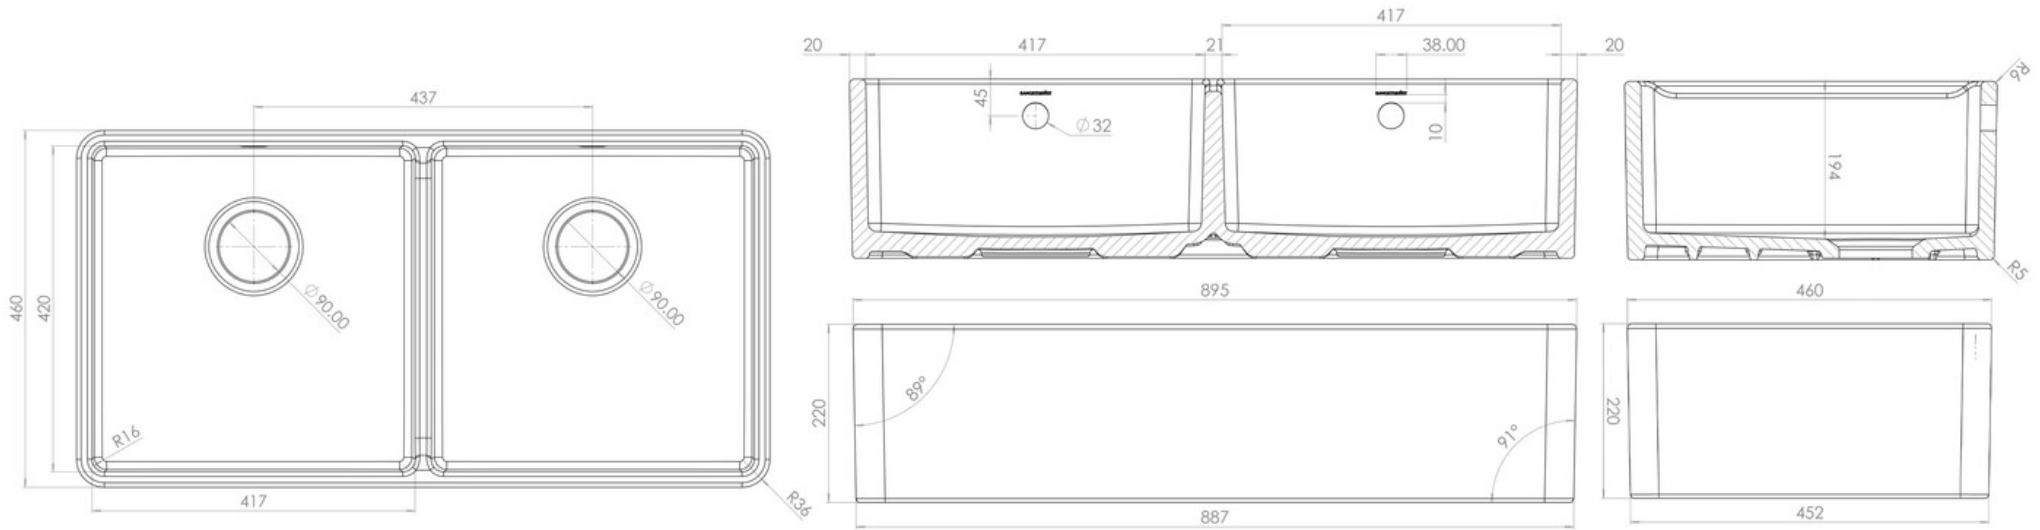

FARMHOUSE FIRE CLAY CERAMIC BELFAST SINK

CFBL900WH/

Technical Drawing

NB. Due to manufacturing processes this sink may have a +/- 4mm tolerance on the measurements

Date of download: July 18, 2023

AGA Rangemaster continuously seeks improvements in specification, design and production of products and thus, alterations take place periodically. Whilst every effort is made to produce up-to date resources, the information included here is intended as a guide. Always refer to the product's installation instructions when fitting, installation work should be completed a professional tradesman.