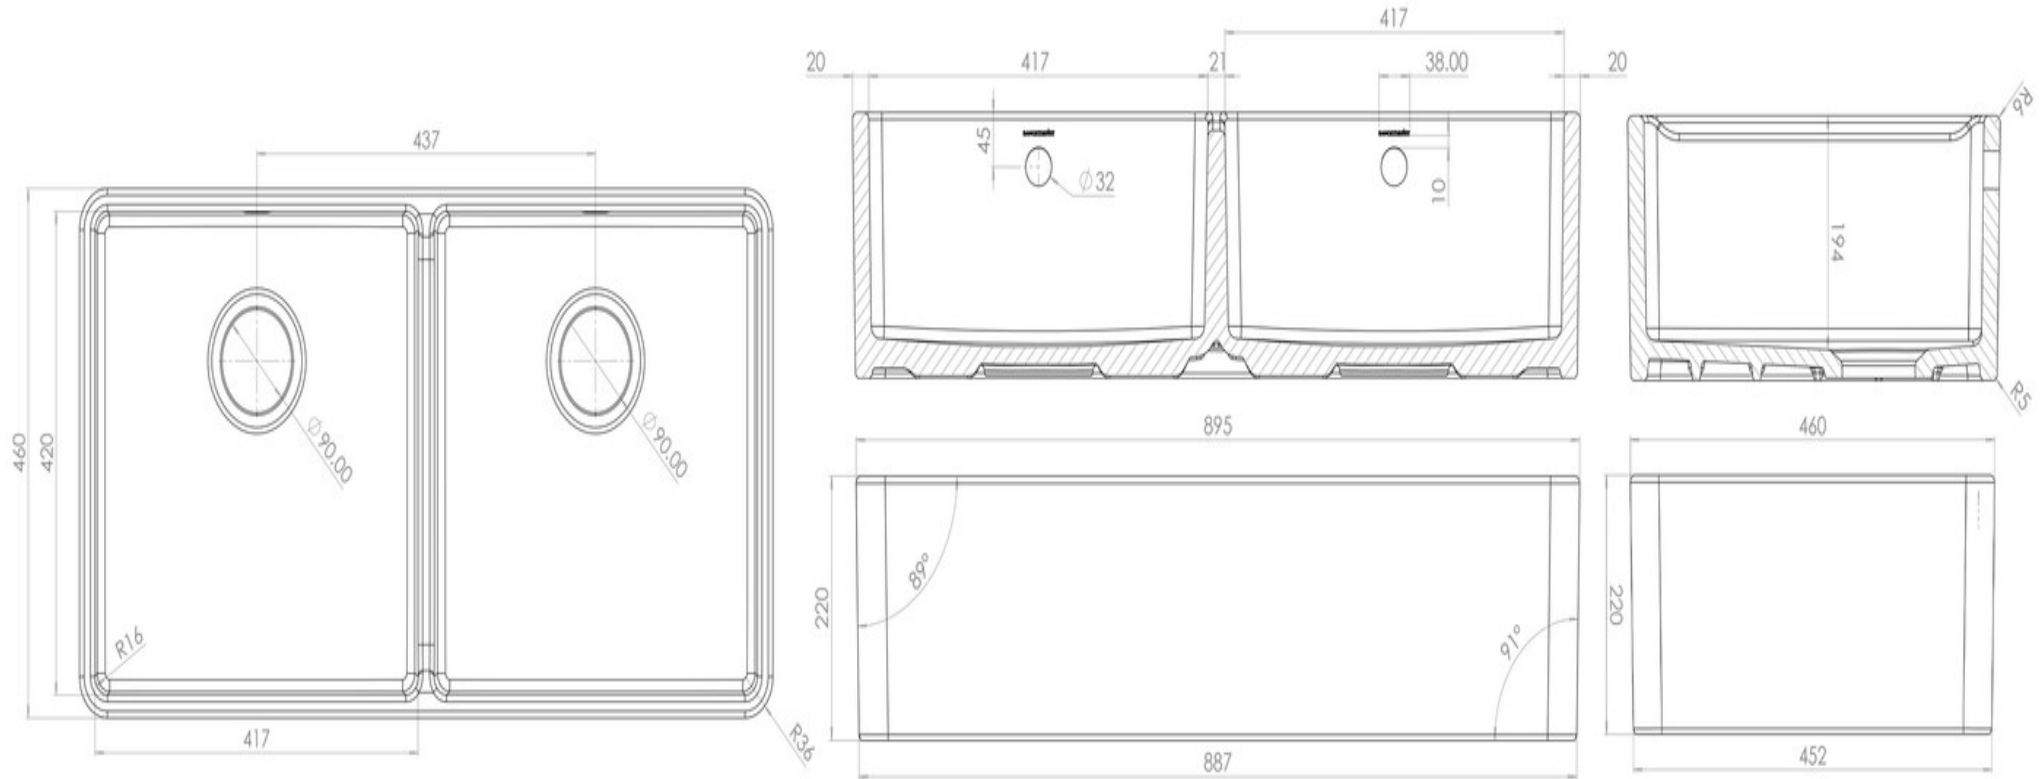

- Waste kit included
- 10 year warranty

Material	Fire clay Ceramic
Material Gauge	
Material Finish Bowl	-
Material Finish Drainer	-
Drainer Position	
Overall Length (mm)	895
Overall Width (mm)	460
Main Bowl Length (mm)	417
Main Bowl Width (mm)	420
Main Bowl Depth (mm)	194
Second Bowl Length (mm)	417
Second Bowl Width (mm)	420
Second Bowl Depth (mm)	194
Tap hole Size (mm)	-
Waste Size (mm)	2 x 90
Waste Kit	Included with sink (2 x 90mm BSW & overflow kit)
Min. Base Unit (mm)	900
Cutout Size Length (mm)	-
Cutout Size Width (mm)	-
Warranty Sinks (years)	0
Product Code	CFBL900WH/
Barcode	5015834052267

FARMHOUSE FIRE CLAY CERAMIC BELFAST SINK

CFBL900WH/

Technical Drawing

NB. Due to manufacturing processes this sink may have a +/- 4mm tolerance on the measurements

Date of download: July 18, 2023

AGA Rangemaster continuously seeks improvements in specification, design and production of products and thus, alterations take place periodically. Whilst every effort is made to produce up-to date resources, the information included here is intended as a guide. Always refer to the product's installation instructions when fitting, installation work should be completed a professional tradesman.

FARMHOUSE FIRE CLAY CERAMIC BELFAST SINK

CFBL900WH/

Cut Out Template

Dimensions in mm. Not to scale.

NB. Due to manufacturing processes this sink may have a +/- 4mm tolerance on the measurements

Date of download: July 18, 2023