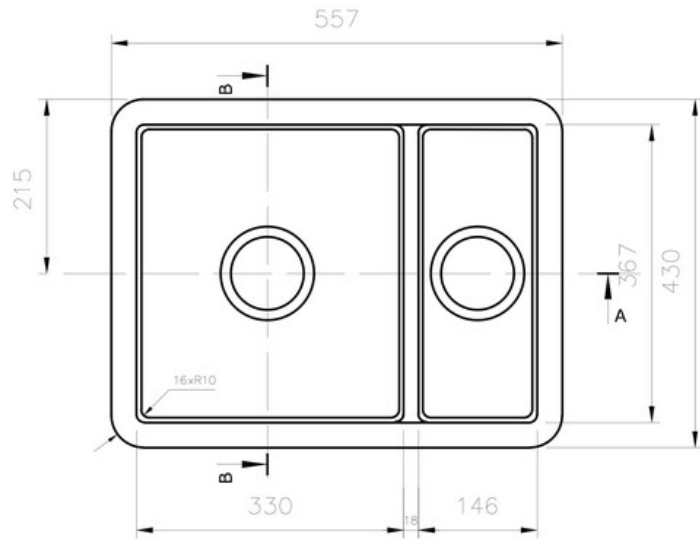

RUSTIQUE FIRE CLAY CERAMIC INSET OR UNDERMOUNT SINK

CRUB3315WH/

Technical Drawing

NB: Due to manufacturing processes this sink may have a +/- 4mm tolerance on the measurements.

Date of download: July 18, 2023

AGA Rangemaster continuously seeks improvements in specification, design and production of products and thus, alterations take place periodically. Whilst every effort is made to produce up-to date resources, the information included here is intended as a guide. Always refer to the product's installation instructions when fitting, installation work should be completed a professional tradesman.