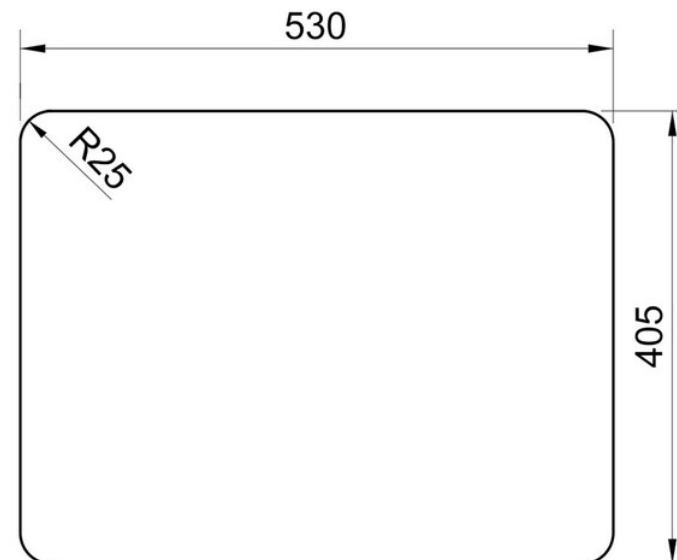

RUSTIQUE FIRE CLAY CERAMIC INSET OR UNDERMOUNT SINK

CRUB3315WH/

RANGEmaster
sinks & taps

Size: 557 x 430 mm

Fitted as either an inset or undermount sink, the Rustique kitchen sink collection provides a real focal point in the kitchen and contrasts excellently to all colours and features.

RUSTIQUE FIRE CLAY CERAMIC INSET OR UNDERMOUNT SINK

CRUB3315WH/

Cut Out Template

Dimensions in mm. Not to scale.

UNDERMOUNT INSTALLATION

INSET INSTALLATION

Date of download: July 18, 2023