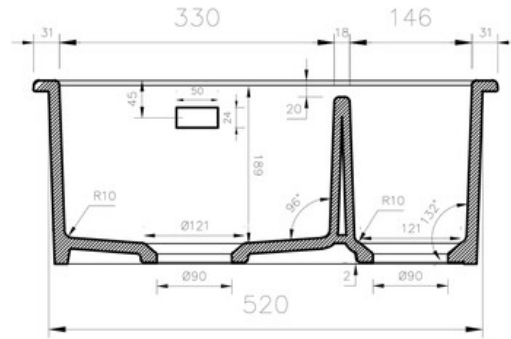

RUSTIQUE FIRE CLAY CERAMIC INSET OR UNDERMOUNT SINK

CRUB3315WH/

Technical Drawing

NB: Due to manufacturing processes this sink may have a +/- 4mm tolerance on the measurements.

Date of download: July 18, 2023

AGA Rangemaster continuously seeks improvements in specification, design and production of products and thus, alterations take place periodically. Whilst every effort is made to produce up-to date resources, the information included here is intended as a guide. Always refer to the product's installation instructions when fitting, installation work should be completed a professional tradesman.