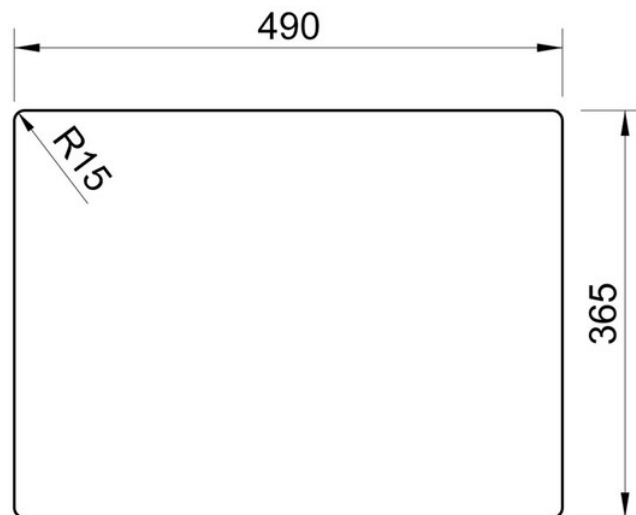

RUSTIQUE FIRE CLAY CERAMIC INSET OR UNDERMOUNT SINK

CRUB3315WH/

RANGEmaster
sinks & taps

Size: 557 x 430 mm

Fitted as either an inset or undermount sink, the Rustique kitchen sink collection provides a real focal point in the kitchen and contrasts excellently to all colours and features.

RUSTIQUE FIRE CLAY CERAMIC INSET OR UNDERMOUNT SINK

CRUB3315WH/

Cut Out Template

Dimensions in mm. Not to scale.

UNDERMOUNT INSTALLATION

INSET INSTALLATION

Date of download: July 18, 2023