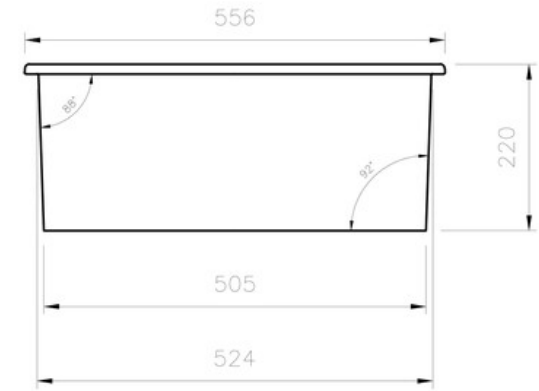

RUSTIQUE FIRE CLAY CERAMIC INSET OR UNDERMOUNT SINK

CRUB3315WH/

Technical Drawing

NB: Due to manufacturing processes this sink may have a +/- 4mm tolerance on the measurements.

Date of download: July 18, 2023

AGA Rangemaster continuously seeks improvements in specification, design and production of products and thus, alterations take place periodically. Whilst every effort is made to produce up-to date resources, the information included here is intended as a guide. Always refer to the product's installation instructions when fitting, installation work should be completed a professional tradesman.