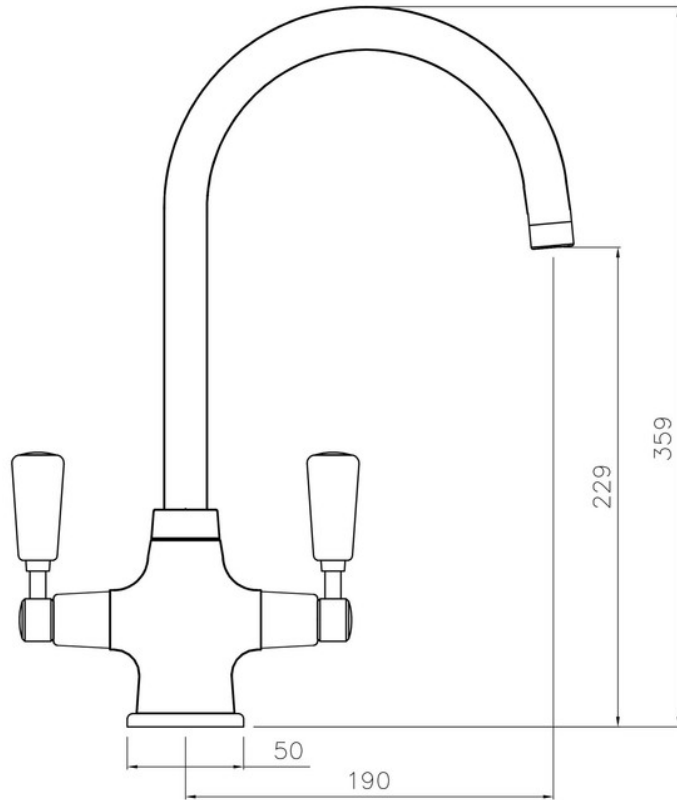

AQUACLASSIC 2 TAP BRUSHED

TAC2BF/BF

RANGEmaster
sinks & taps

Technical Drawing

Date of download: July 18, 2023

AGA Rangemaster continuously seeks improvements in specification, design and production of products and thus, alterations take place periodically. Whilst every effort is made to produce up to date resources, the information included here is intended as a guide. Always refer to the installation instructions when fitting, installation work should be completed by a professional tradesman.