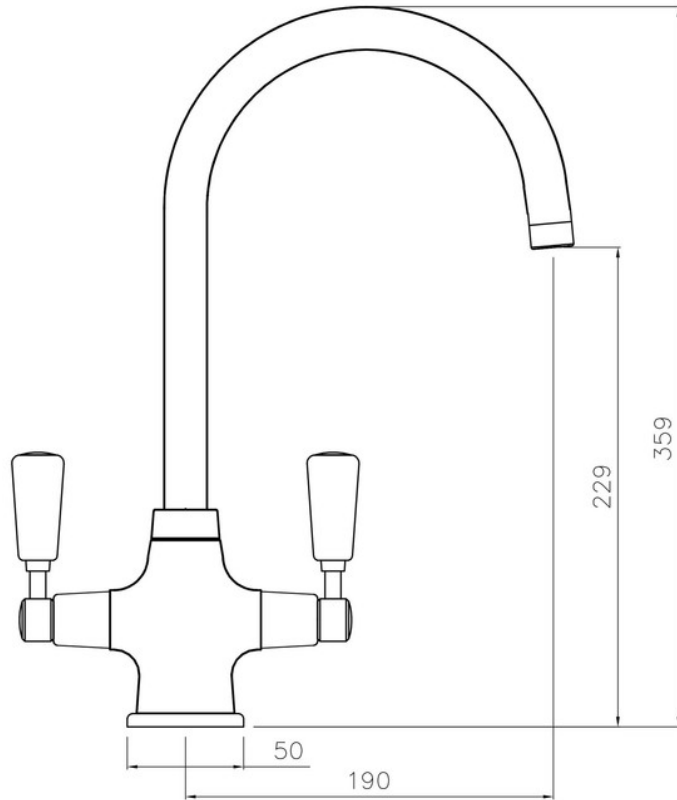

RANGEmaster
sinks & taps

Overall Height (mm)	
Spout Reach (mm)	
Spout Height (mm)	
Spout Rotation Range	
Handle Type	
Colour	Chrome
Bar Pressure Suitability	
Min. Bar Pressure	
Max. Bar Pressure	
Mixed Flow Rate at 3 Bar Pressure (l/min)	
Flow Type	
Recommended Hot Water Temperature	
Maximum Hot Water Temperature	
Handle Control	
Centre Distance (mm)	
Cartridge Type	
Aerator Type	
Inlet Pipes	
Anti-Splash Spout	
Pull Out Spray	
WRAS Approved	
Product Code	TAC2CM/CM
Barcode	5015834045740

AQUACLASSIC 2 TAP CHROME

TAC2CM/CM

RANGEmaster
sinks & taps

Technical Drawing

Date of download: July 18, 2023

AGA Rangemaster continuously seeks improvements in specification, design and production of products and thus, alterations take place periodically. Whilst every effort is made to produce up to date resources, the information included here is intended as a guide. Always refer to the installation instructions when fitting, installation work should be completed by a professional tradesman.