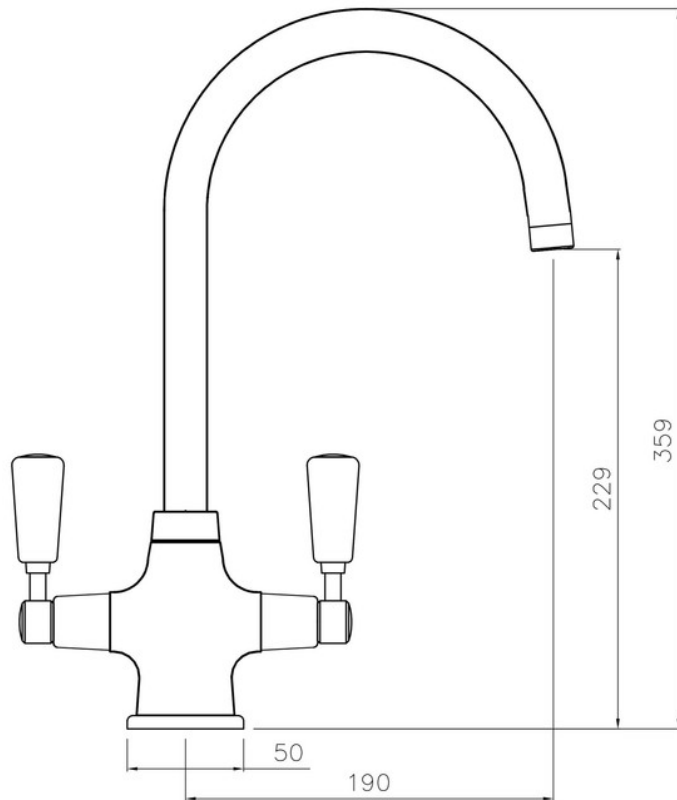

AQUACLASSIC 2 TAP CHROME

TAC2CM/WH

RANGEmaster
sinks & taps

Technical Drawing

Date of download: July 18, 2023

AGA Rangemaster continuously seeks improvements in specification, design and production of products and thus, alterations take place periodically. Whilst every effort is made to produce up to date resources, the information included here is intended as a guide. Always refer to the installation instructions when fitting, installation work should be completed by a professional tradesman.